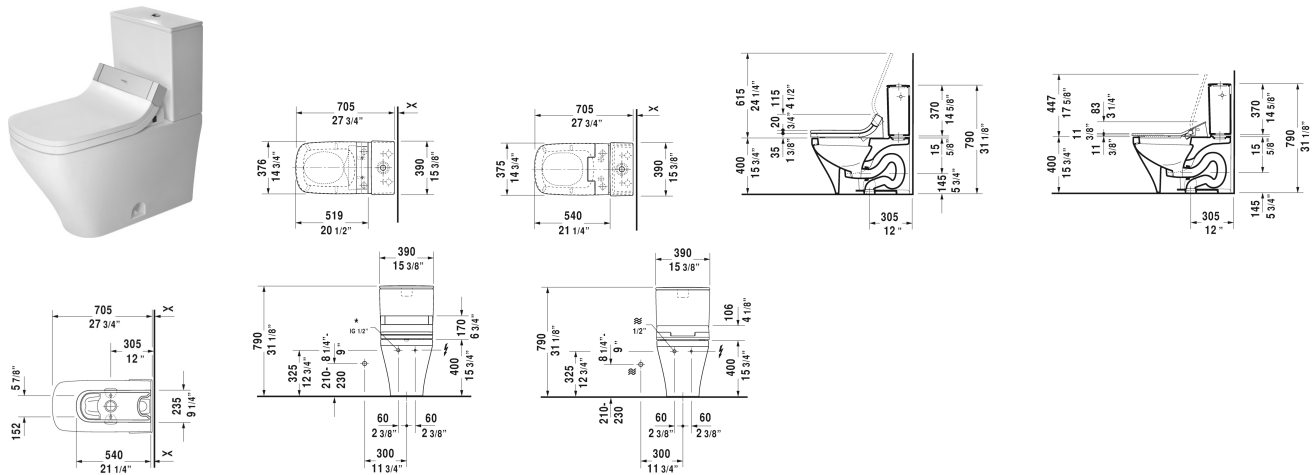

**DuraStyle Two-Piece toilet # 216051..00 / 216051..001 / 216051..85 / 216051..851**

**< 14 1/8" Inch >**

Two-Piece toilet	Dimension	Weight	Order number
US-version toilet, syphonic, only in combination with SensoWash, 12" rough-in, connecting elements for SensoWash with concealed connections included, vertical outlet, cUPC listed			
<b>Colors</b>			
00 White 20 HygieneGlaze (an antibacterial ceramic glaze that provides almost indefinite effectiveness)			
<b>Variant</b>			
◆ 1.32/0.92 gpf, with dual flush piston valve, top flush	14 1/8" x 27 1/2" Inch	92 lb	216051..00
◆ 1.32/0.92 gpf, with dual flush piston valve, top flush	14 1/8" x 27 1/2" Inch	92 lb	216051..001
◆ 1.28 gpf, with Single Flush piston valve, top flush	14 1/8" x 27 1/2" Inch	92 lb	216051..85
◆ 1.28 gpf, with Single Flush piston valve, top flush	14 1/8" x 27 1/2" Inch	92 lb	216051..851
Mounting set for One-piece and Two-piece toilets, 1/2", US-version		1.1 lb	001417
<b>Accessory for ceramics</b>			
Tank for bottom left supply, cUPC listed	15 3/8" x 6 3/4" Inch	30 lb	093520
<b>Suitable products</b>			
SensoWash DuraStyle C by Starck shower-toilet with concealed connections, remote control included, power actuated lid and seat, rear-, front and oscillating wash, individual adjustment of water-, air- and seat surface temperature as well as nozzle position and jet strength, self-cleaning wand, 2 individually programmable user profiles, night light, Quick release: easy seat unit removal and attachment, on / off-button, cIAPMO®ELECTRICAL, 14 3/4" x 20 1/2" Inch	14 3/4" x 20 1/2" Inch		610200