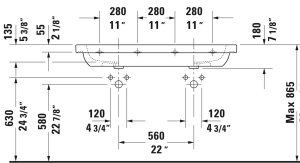

D-Code Double furniture washbasin # 03481200002 / 03481200302

< 47 1/4" Inch >

ADA Installation

ADA Installation

6649/6669 Kerho

ADA Installation

Double furniture washbasin	Dimension	Weight	Order number
with overflow, with faucet deck, underside fully glazed, hardware included, wall-mounted, 47 1/4" Inch			
Colors			
00 White			
Variant			
●	47 1/4" x 18 7/8" Inch	79.6 lb	03481200002
●●●	47 1/4" x 18 7/8" Inch	79.6 lb	03481200302
Infobox			
When installing ceramics larger than 47 1/4", 2 sets of basin hardware # 6951000000 are required, Washbasin is not ADA compliant in combination with pedestal, siphon cover or metal console			
Towel rail square tube 1/2", Chrome	45 1/4" Inch	1.8 lb	003033
Space-saving siphon	1 1/4" Inch	0.9 lb	005076
Suitable products			
Vanity unit wall-mounted 1 pull-out compartment, for D-Code # 034812, 45 1/4" x 17 7/8" Inch	45 1/4" x 17 7/8" Inch		KT6669

All drawings contain the necessary measurements which are subject to standard tolerances. They are stated in inch & mm and are non-binding. Exact measurements, in particular for customized installation scenarios, can only be taken from the finished ceramic piece.