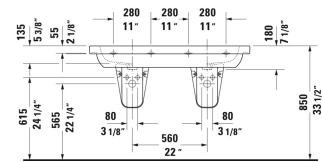

D-Code Double furniture washbasin # 03481200002 / 03481200302

< 47 1/4" Inch >

ADA Installation

ADA Installation

6649/6669 Kerho

ADA Installation

Double furniture washbasin	Dimension	Weight	Order number
with overflow, with faucet deck, underside fully glazed, hardware included, wall-mounted, 47 1/4" Inch			
Colors			
00 White			
Variant			
●	47 1/4" x 18 7/8" Inch	79.6 lb	03481200002
●●●	47 1/4" x 18 7/8" Inch	79.6 lb	03481200302
Infobox			
When installing ceramics larger than 47 1/4", 2 sets of basin hardware # 6951000000 are required, Washbasin is not ADA compliant in combination with pedestal, siphon cover or metal console			
Towel rail square tube 1/2", Chrome	45 1/4" Inch	1.8 lb	003033
Space-saving siphon	1 1/4" Inch	0.9 lb	005076
Suitable products			
Vanity unit wall-mounted 1 pull-out compartment, for D-Code # 034812, 45 1/4" x 17 7/8" Inch	45 1/4" x 17 7/8" Inch		KT6669

All drawings contain the necessary measurements which are subject to standard tolerances. They are stated in inch & mm and are non-binding. Exact measurements, in particular for customized installation scenarios, can only be taken from the finished ceramic piece.