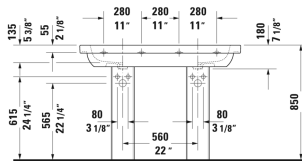

D-Code Double furniture washbasin # 03481200002 / 03481200302

< 47 1/4" Inch >

ADA Installation

ADA Installation

6649/6669 Kerho

ADA Installation

Double furniture washbasin	Dimension	Weight	Order number
with overflow, with faucet deck, underside fully glazed, hardware included, wall-mounted, 47 1/4" Inch			
Colors			
00 White			
Variant			
●	47 1/4" x 18 7/8" Inch	79.6 lb	03481200002
●●●	47 1/4" x 18 7/8" Inch	79.6 lb	03481200302
Infobox			
When installing ceramics larger than 47 1/4", 2 sets of basin hardware # 6951000000 are required, Washbasin is not ADA compliant in combination with pedestal, siphon cover or metal console			
Towel rail square tube 1/2", Chrome	45 1/4" Inch	1.8 lb	003033
Space-saving siphon	1 1/4" Inch	0.9 lb	005076
Suitable products			
Vanity unit wall-mounted 1 pull-out compartment, for D-Code # 034812, 45 1/4" x 17 7/8" Inch	45 1/4" x 17 7/8" Inch		KT6669

All drawings contain the necessary measurements which are subject to standard tolerances. They are stated in inch & mm and are non-binding. Exact measurements, in particular for customized installation scenarios, can only be taken from the finished ceramic piece.