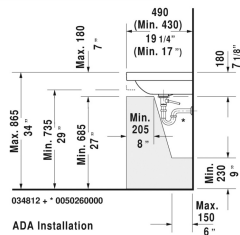

D-Code Double furniture washbasin # 03481200002 / 03481200302

< 47 1/4" Inch >

ADA Installation

ADA Installation

6649/6669 Kerho

ADA Installation

Double furniture washbasin	Dimension	Weight	Order number
with overflow, with faucet deck, underside fully glazed, hardware included, wall-mounted, 47 1/4" Inch			
Colors			
00 White			
Variant			
●	47 1/4" x 18 7/8" Inch	79.6 lb	03481200002
●●●	47 1/4" x 18 7/8" Inch	79.6 lb	03481200302
Infobox			
When installing ceramics larger than 47 1/4", 2 sets of basin hardware # 6951000000 are required, Washbasin is not ADA compliant in combination with pedestal, siphon cover or metal console			
Towel rail square tube 1/2", Chrome	45 1/4" Inch	1.8 lb	003033
Space-saving siphon	1 1/4" Inch	0.9 lb	005076
Suitable products			
Vanity unit wall-mounted 1 pull-out compartment, for D-Code # 034812, 45 1/4" x 17 7/8" Inch	45 1/4" x 17 7/8" Inch		KT6669