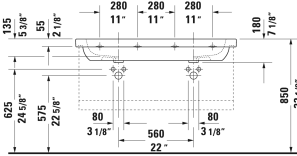

D-Code Double furniture washbasin # 03481200002 / 03481200302

< 47 1/4" Inch >

ADA Installation

ADA Installation

6649/6669 Kerho

ADA Installation

Double furniture washbasin	Dimension	Weight	Order number
with overflow, with faucet deck, underside fully glazed, hardware included, wall-mounted, 47 1/4" Inch			
Colors			
00 White			
Variant			
●	47 1/4" x 18 7/8" Inch	79.6 lb	03481200002
●●●	47 1/4" x 18 7/8" Inch	79.6 lb	03481200302
Infobox			
When installing ceramics larger than 47 1/4", 2 sets of basin hardware # 6951000000 are required, Washbasin is not ADA compliant in combination with pedestal, siphon cover or metal console			
Towel rail square tube 1/2", Chrome	45 1/4" Inch	1.8 lb	003033
Space-saving siphon	1 1/4" Inch	0.9 lb	005076
Suitable products			
Vanity unit wall-mounted 1 pull-out compartment, for D-Code # 034812, 45 1/4" x 17 7/8" Inch	45 1/4" x 17 7/8" Inch		KT6669

All drawings contain the necessary measurements which are subject to standard tolerances. They are stated in inch & mm and are non-binding. Exact measurements, in particular for customized installation scenarios, can only be taken from the finished ceramic piece.