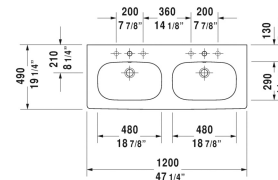

D-Code Double furniture washbasin # 03481200002 / 03481200302

< 47 1/4" Inch >

ADA Installation

ADA Installation

6649/6669 Kerho

ADA Installation

Double furniture washbasin	Dimension	Weight	Order number
with overflow, with faucet deck, underside fully glazed, hardware included, wall-mounted, 47 1/4" Inch			
Colors			
00 White			
Variant			
●	47 1/4" x 18 7/8" Inch	79.6 lb	03481200002
●●●	47 1/4" x 18 7/8" Inch	79.6 lb	03481200302
Infobox			
When installing ceramics larger than 47 1/4", 2 sets of basin hardware # 6951000000 are required, Washbasin is not ADA compliant in combination with pedestal, siphon cover or metal console			
Towel rail square tube 1/2", Chrome	45 1/4" Inch	1.8 lb	003033
Space-saving siphon	1 1/4" Inch	0.9 lb	005076
Suitable products			
Vanity unit wall-mounted 1 pull-out compartment, for D-Code # 034812, 45 1/4" x 17 7/8" Inch	45 1/4" x 17 7/8" Inch		KT6669