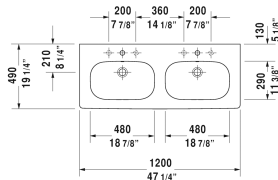

D-Code Double furniture washbasin # 03481200002 / 03481200302

< 47 1/4" Inch >

ADA Installation

ADA Installation

6649/6669 Kerho

ADA Installation

Double furniture washbasin	Dimension	Weight	Order number
with overflow, with faucet deck, underside fully glazed, hardware included, wall-mounted, 47 1/4" Inch			
Colors			
00 White			
Variant			
●	47 1/4" x 18 7/8" Inch	79.6 lb	03481200002
●●●	47 1/4" x 18 7/8" Inch	79.6 lb	03481200302
Infobox			
When installing ceramics larger than 47 1/4", 2 sets of basin hardware # 6951000000 are required, Washbasin is not ADA compliant in combination with pedestal, siphon cover or metal console			
Towel rail square tube 1/2", Chrome	45 1/4" Inch	1.8 lb	003033
Space-saving siphon	1 1/4" Inch	0.9 lb	005076
Suitable products			
Vanity unit wall-mounted 1 pull-out compartment, for D-Code # 034812, 45 1/4" x 17 7/8" Inch	45 1/4" x 17 7/8" Inch		KT6669