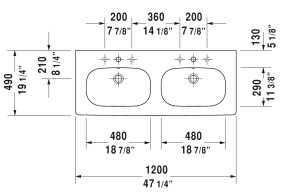

D-Code Double furniture washbasin # 03481200002 / 03481200302

< 47 1/4" Inch >

ADA Installation

ADA Installation

6649/6669 Kerho

ADA Installation

Double furniture washbasin	Dimension	Weight	Order number
with overflow, with faucet deck, underside fully glazed, hardware included, wall-mounted, 47 1/4" Inch			
Colors			
00 White			
Variant			
●	47 1/4" x 18 7/8" Inch	79.6 lb	03481200002
●●●	47 1/4" x 18 7/8" Inch	79.6 lb	03481200302
Infobox			
When installing ceramics larger than 47 1/4", 2 sets of basin hardware # 6951000000 are required, Washbasin is not ADA compliant in combination with pedestal, siphon cover or metal console			
Towel rail square tube 1/2", Chrome	45 1/4" Inch	1.8 lb	003033
Space-saving siphon	1 1/4" Inch	0.9 lb	005076
Suitable products			
Vanity unit wall-mounted 1 pull-out compartment, for D-Code # 034812, 45 1/4" x 17 7/8" Inch	45 1/4" x 17 7/8" Inch		KT6669