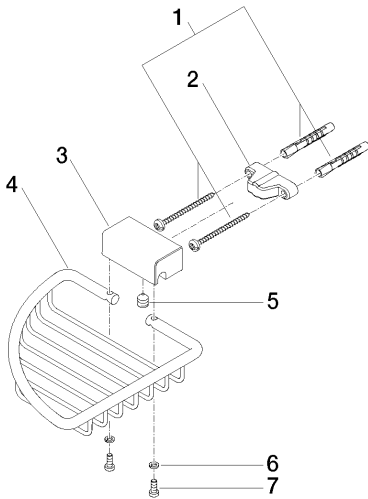

Shower - Madison
Soap basket for corner installation - polished chrome
Article number: 83 281 530-00

- Width 5-7/8"
- Height 1-5/8"
- 6-1/2" Projection

polished chrome

Dimensional drawing

All dimensions in mm / inch = mm x 0,0394

Shower - Madison

Soap basket for corner installation - polished chrome

Article number: 83 281 530-00

Shower - Madison
Soap basket for corner installation - polished chrome
 Article number: 83 281 530-00

Other surface finishes

Spare parts list

Number	Item Number	Designation	Number of units
1	05 30 31 025 00 90	fixing set	1
2	09 17 20 030 90	holder	1
3	08 17 30 501-00	holder	1
4	08 18 90 905-00	basket	1
5	09 31 11 002 90	pin	1
6	09 30 11 029 90	disc	2
7	09 30 30 054 90	screw	2