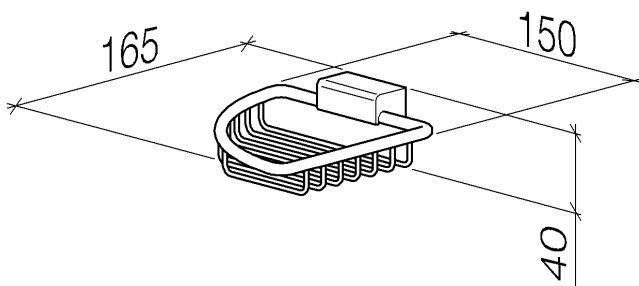

Shower - Madison
Soap basket for corner installation - polished chrome
Article number: 83 281 530-00

- Width 5-7/8"
- Height 1-5/8"
- 6-1/2" Projection

polished chrome

Dimensional drawing

All dimensions in mm / inch = mm x 0,0394

Shower - Madison

Soap basket for corner installation - polished chrome

Article number: 83 281 530-00

Shower - Madison
Soap basket for corner installation - polished chrome
 Article number: 83 281 530-00

Other surface finishes

Spare parts list

Number	Item Number	Designation	Number of units
1	05 30 31 025 00 90	fixing set	1
2	09 17 20 030 90	holder	1
3	08 17 30 501-00	holder	1
4	08 18 90 905-00	basket	1
5	09 31 11 002 90	pin	1
6	09 30 11 029 90	disc	2
7	09 30 30 054 90	screw	2