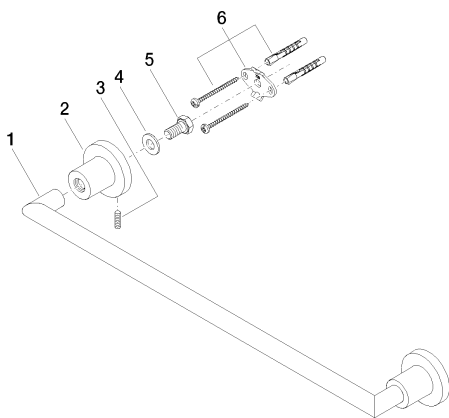

Bathtub - Tara.

Towel bar - polished chrome

Article number: 83 045 892-00

- Center to center 17-3/4"
- Width 19-7/8"
- Height 2-1/8"
- Flange diameter 2-1/8"
- 3-1/4" Projection

polished chrome

## Dimensional drawing

All dimensions in mm / inch = mm x 0,0394

Bathtub - Tara.

Towel bar - polished chrome

Article number: 83 045 892-00

Bathtub - Tara.

Towel bar - polished chrome

Article number: 83 045 892-00

### Spare parts list

Number	Item Number	Designation	Number of units
1	05 28 22 588 00-00	holder	1
2	08 17 89 505-00	holder	2
3	04 31 11 113 00 90	pin	2
4	09 30 11 046 90	disc	2
5	09 30 30 071 90	screw	2
6	05 17 20 739 00 90	fixing set	2