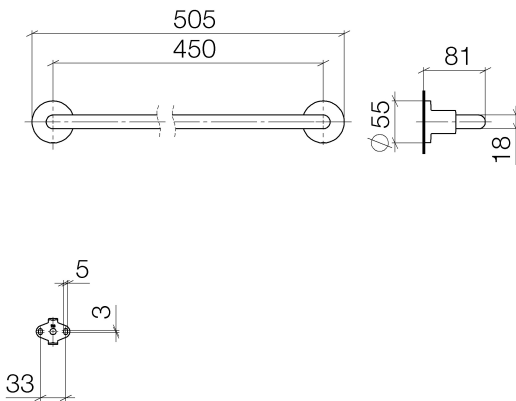

Bathtub - Tara.

Towel bar - polished chrome

Article number: 83 045 892-00

- Center to center 17-3/4"
- Width 19-7/8"
- Height 2-1/8"
- Flange diameter 2-1/8"
- 3-1/4" Projection

polished chrome

## Dimensional drawing

All dimensions in mm / inch = mm x 0,0394

Bathtub - Tara.

Towel bar - polished chrome

Article number: 83 045 892-00

Bathtub - Tara.

Towel bar - polished chrome

Article number: 83 045 892-00

### Spare parts list

Number	Item Number	Designation	Number of units
1	05 28 22 588 00-00	holder	1
2	08 17 89 505-00	holder	2
3	04 31 11 113 00 90	pin	2
4	09 30 11 046 90	disc	2
5	09 30 30 071 90	screw	2
6	05 17 20 739 00 90	fixing set	2