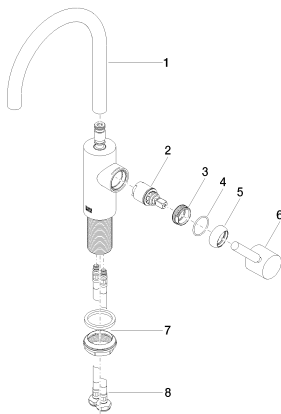

Sink - Meta

Single-lever lavatory mixer without drain - polished chrome

Article number: 33 565 661-00 0010

NO IMAGE

AVAILABLE

- Spout version bent by 180°
- 6-1/2" Projection
- Swiveling spout 360°
- Round aerated stream
- Total height 12-1/4"
- Height to aerator/spout outlet 7-7/8"
- 1-3/8" hole diameter
- 2 x pressure hose with 3/8" compression fitting
- Water flow rate limited to max. 1.2 gpm
- lead-free
- (ADA)

polished chrome

All dimensions in mm / inch = mm x 0,0394

Sink - Meta

Single-lever lavatory mixer without drain - polished chrome

Article number: 33 565 661-00 0010

Sink - Meta
Single-lever lavatory mixer without drain - polished chrome
Article number: 33 565 661-00 0010

Spare parts list

Number	Item Number	Designation	Number of units
1	90 28 22 350 01-00	spout	1
2	90 15 05 044 00 90	cartridge	1
3	09 24 04 266 90	nut	1
4	09 14 10 091 90	seal	1
5	09 28 30 021-00	cover	1
6	90 20 66 003 00-00	handle	1
7	04 23 10 044 07 90	fixing set	1
8	04 30 04 102 00 90	Flexible supply line 3/8"	2