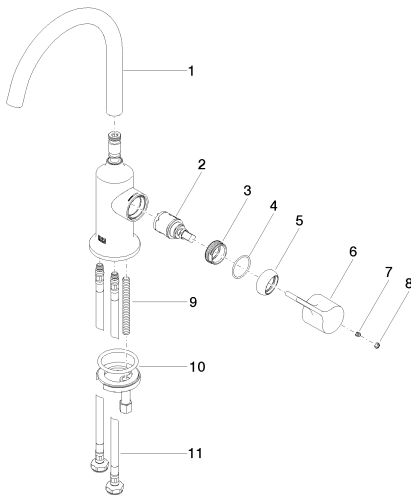

Sink - VAIA

Single-lever lavatory mixer without drain - polished chrome

Article number: 33 521 809-00 0010

- 6-5/8" Projection
- Swiveling spout 360°
- Round aerated stream
- Total height 12"
- Height to aerator/spout outlet 8-5/8"
- 1-3/8" hole diameter
- 2 x pressure hose with 3/8" compression fitting
- Water flow rate limited to max. 1.2 gpm
- lead-free

polished chrome

Dimensional drawing

All dimensions in mm / inch = mm x 0,0394

Sink - VAIA
Single-lever lavatory mixer without drain - polished chrome
Article number: 33 521 809-00 0010

Flow rate chart

Sink - VAIA

Single-lever lavatory mixer without drain - polished chrome

Article number: 33 521 809-00 0010

Other surface finishes

platinum matte

33 521 809-06 0010

platinum

33 521 809-08 0010

Brushed Durabrass

Spare parts list

Number	Item Number	Designation	Number of units
1	90 28 22 311 01-00	spout	1
2	90 15 05 042 00 90	cartridge	1
3	09 24 04 266 90	nut	1
4	09 14 10 091 90	seal	1
5	09 28 30 021-00	cover	1
6	09 20 80 020-00	handle	1
7	09 31 11 030 90	pin	1
8	90 31 20 087 00-00	plug	1
9	09 31 11 011 90	pin	1
10	04 30 11 038 00 90	fixing set	1
11	04 30 04 102 00 90	Flexible supply line 3/8"	2