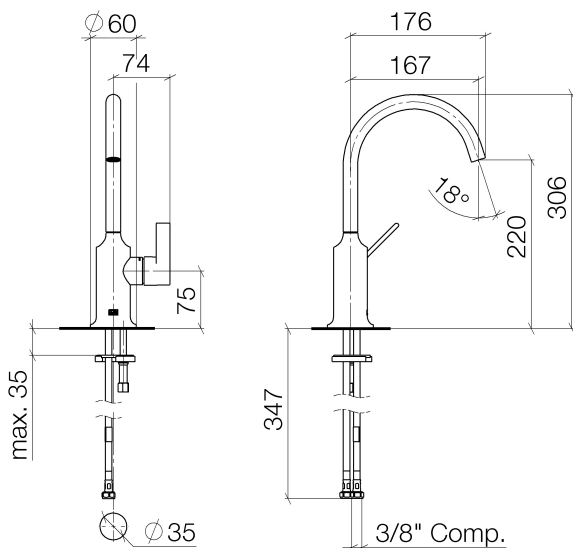

Sink - VAIA

Single-lever lavatory mixer without drain - polished chrome

Article number: 33 521 809-00 0010

- 6-5/8" Projection
- Swiveling spout 360°
- Round aerated stream
- Total height 12"
- Height to aerator/spout outlet 8-5/8"
- 1-3/8" hole diameter
- 2 x pressure hose with 3/8" compression fitting
- Water flow rate limited to max. 1.2 gpm
- lead-free

polished chrome

Dimensional drawing

All dimensions in mm / inch = mm x 0,0394

Sink - VAIA
Single-lever lavatory mixer without drain - polished chrome
Article number: 33 521 809-00 0010

Flow rate chart

Sink - VAIA

Single-lever lavatory mixer without drain - polished chrome

Article number: 33 521 809-00 0010

Other surface finishes

platinum matte

33 521 809-06 0010

platinum

33 521 809-08 0010

Brushed Durabrass

Spare parts list

Number	Item Number	Designation	Number of units
1	90 28 22 311 01-00	spout	1
2	90 15 05 042 00 90	cartridge	1
3	09 24 04 266 90	nut	1
4	09 14 10 091 90	seal	1
5	09 28 30 021-00	cover	1
6	09 20 80 020-00	handle	1
7	09 31 11 030 90	pin	1
8	90 31 20 087 00-00	plug	1
9	09 31 11 011 90	pin	1
10	04 30 11 038 00 90	fixing set	1
11	04 30 04 102 00 90	Flexible supply line 3/8"	2