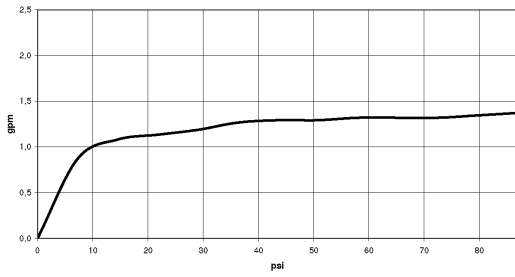

Sink - VAIA

Single-lever lavatory mixer without drain - polished chrome

Article number: 33 521 809-00 0010

- 6-5/8" Projection
- Swiveling spout 360°
- Round aerated stream
- Total height 12"
- Height to aerator/spout outlet 8-5/8"
- 1-3/8" hole diameter
- 2 x pressure hose with 3/8" compression fitting
- Water flow rate limited to max. 1.2 gpm
- lead-free

polished chrome

Dimensional drawing

All dimensions in mm / inch = mm x 0,0394

Sink - VAIA
Single-lever lavatory mixer without drain - polished chrome
Article number: 33 521 809-00 0010

Flow rate chart

Sink - VAIA