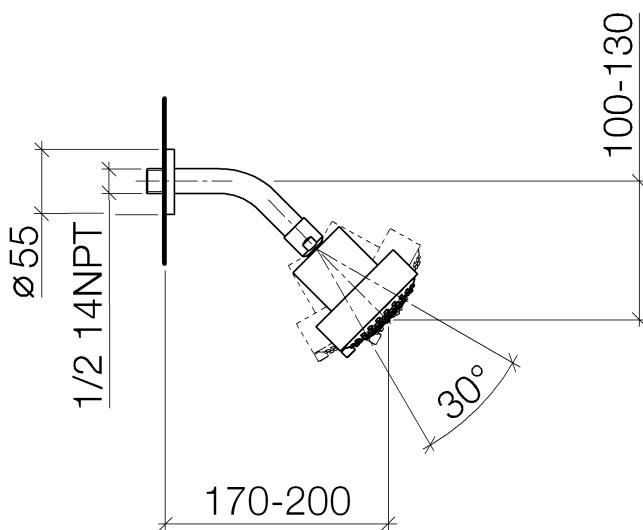

Bathtub - Lissé

Showerhead - polished chrome

Article number: 28 508 979-00 0010

- 7-7/8" Projection
- Ball-joint pivotable through 30°
- 3 individual sprays (standard, soft, massage)
- Descaling system
- Ø 3-5/8"
- Flange diameter 2-1/8"
- 1/2" connection
- Water flow rate limited to max. 1.8 gpm

## Dimensional drawing

All dimensions in mm / inch = mm x 0,0394

Bathtub - Lissé  
Showerhead - polished chrome  
Article number: 28 508 979-00 0010

### Flow rate chart

Bathtub - Lissé  
Showerhead - polished chrome  
Article number: 28 508 979-00 0010

### Spare parts list

Number	Item Number	Designation	Number of units
1	09 27 22 003-00	rosette	1
2	09 14 10 026 90	seal	1
3	09 11 03 011-00	connection	1
4	04 12 11 110 01-00	shower	1