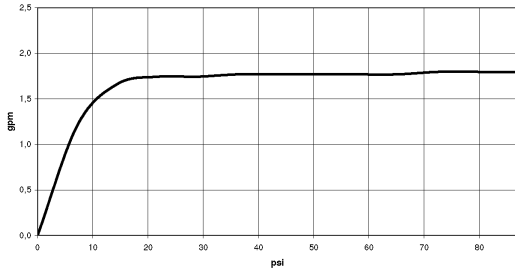

## Dimensional drawing

All dimensions in mm / inch = mm x 0,0394

Bathtub - Lissé  
Showerhead - polished chrome  
Article number: 28 508 979-00 0010

### Flow rate chart

Bathtub - Lissé  
Showerhead - polished chrome  
Article number: 28 508 979-00 0010