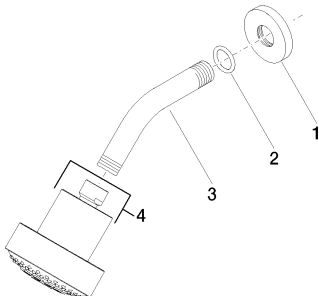

Bathtub - Lissé
Showerhead - polished chrome
Article number: 28 508 979-00 0010

Other surface finishes

More custom finish options are available via special production (xTra Service). Please see our finish matrix for availability and pricing or contact a Dornbracht representative.

Spare parts list

Number	Item Number	Designation	Number of units
1	09 27 22 003-00	rosette	1
2	09 14 10 026 90	seal	1
3	09 11 03 011-00	connection	1
4	04 12 11 110 01-00	shower	1