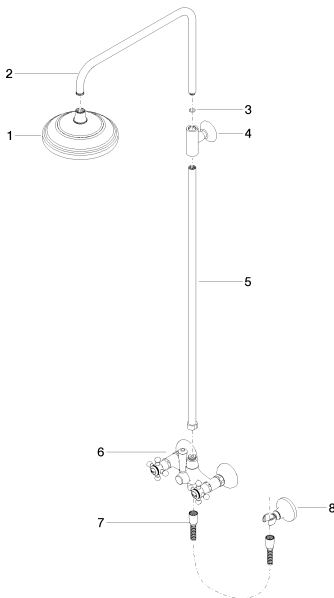

Shower - Madison  
Exposed shower set - polished chrome  
Article number: 26 632 360-00 0010

- Projection 16-1/2"
- Rainshower
- Rain shower Ø 7-7/8"
- Rain shower with descaling system
- Rain shower water flow rate limited to max. 1.8 gpm
- Shower head / hand shower diverter
- Height from center of faucet to top of shower arm 46-1/2"
- Height from center of faucet to bottom of rainhead 39-3/4"
- Wall bracket with flange Ø 2-5/8"
- Flange for wall connection Ø 2-3/4"
- Shower mixer with flange Ø 2-3/8"
- Center to center 5-7/8" ± 1/2"
- Metal shower hose 49-1/4" with anti-twist device
- 1/2" connection
- NOTE: Local building codes may require the use of an anti-scald device. Please refer to remote pressure balance valve (35 910 970 90)
- Internal backflow preventer.
- NOTE: Hand shower sold separately. Please see hand shower options under the miscellaneous articles section of each series.

### Dimensional drawing

All dimensions in mm / inch = mm x 0,0394

### Required article

35 080 970-90 0010  
Rough-in adapter -

Shower - Madison  
Exposed shower set - polished chrome  
Article number: 26 632 360-00 0010

### Spare parts list

Number	Item Number	Designation	Number of units
1	04 12 05 038 30-00	shower	1
2	04 28 22 101 20-00	spout	1
3	09 14 10 011 90	seal	1
4	90 17 11 033 00-00	holder	1
5	90 28 22 096 00-00	pipe	1
6	04 17 10 001 00-00	fitting	1
7	28 104 970-00	Metal shower hose 1/2" x 1/2" x 49-1/4" - polished chrome	1
8	28 050 410-00	holder	1