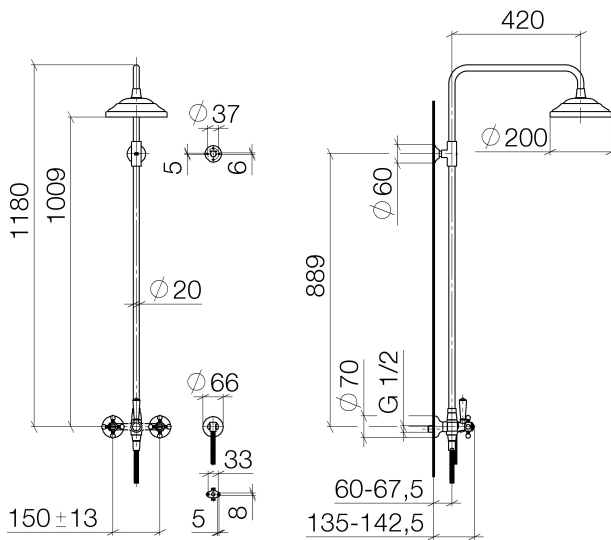

Shower - Madison  
Exposed shower set - polished chrome  
Article number: 26 632 360-00 0010

- Projection 16-1/2"
- Rainshower
- Rain shower Ø 7-7/8"
- Rain shower with descaling system
- Rain shower water flow rate limited to max. 1.8 gpm
- Shower head / hand shower diverter
- Height from center of faucet to top of shower arm 46-1/2"
- Height from center of faucet to bottom of rainhead 39-3/4"
- Wall bracket with flange Ø 2-5/8"
- Flange for wall connection Ø 2-3/4"
- Shower mixer with flange Ø 2-3/8"
- Center to center 5-7/8" ± 1/2"
- Metal shower hose 49-1/4" with anti-twist device
- 1/2" connection
- NOTE: Local building codes may require the use of an anti-scald device. Please refer to remote pressure balance valve (35 910 970 90)
- Internal backflow preventer.
- NOTE: Hand shower sold separately. Please see hand shower options under the miscellaneous articles section of each series.

### Dimensional drawing

All dimensions in mm / inch = mm x 0,0394

### Flow rate chart

Shower - Madison  
Exposed shower set - polished chrome  
Article number: 26 632 360-00 0010

### Spare parts list

Number	Item Number	Designation	Number of units
1	04 12 05 038 30-00	shower	1
2	04 28 22 101 20-00	spout	1
3	09 14 10 011 90	seal	1
4	90 17 11 033 00-00	holder	1
5	90 28 22 096 00-00	pipe	1
6	04 17 10 001 00-00	fitting	1
7	28 104 970-00	Metal shower hose 1/2" x 1/2" x 49-1/4" - polished chrome	1
8	28 050 410-00	holder	1