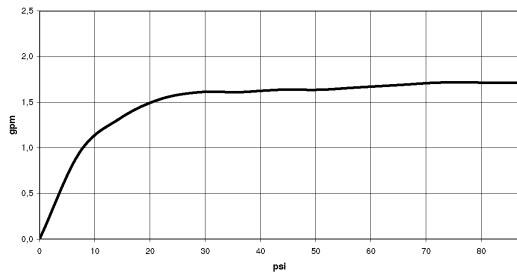

Shower - Madison
Exposed shower set - polished chrome
Article number: 26 632 360-00 0010

Dimensional drawing

All dimensions in mm / inch = mm x 0,0394

Flow rate chart