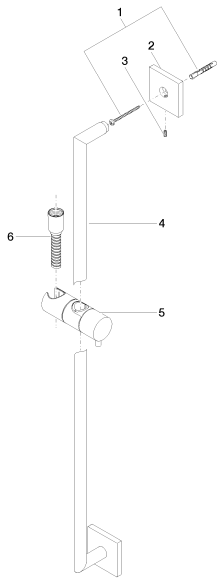

Bathtub - CL.1

Slide bar set - polished chrome

Article number: 26 413 980-00

- Slide bar
- Hole diameter 18 mm
- Flange 2-3/8" x 2-3/8"
- Center to center 31-1/2"
- Metal shower hose 68-7/8" with anti-twist device
- Shower hose connection 3/8"
- NOTE: Hand shower sold separately. Please see hand shower options under the miscellaneous articles section of each series.

polished chrome

Dimensional drawing

All dimensions in mm / inch = mm x 0,0394

Bathtub - CL.1

Slide bar set - polished chrome

Article number: 26 413 980-00

Bathtub - CL.1
Slide bar set - polished chrome
Article number: 26 413 980-00

Recommended article

35 080 970-90 0010
Rough-in adapter -

28 450 980-00
Wall elbow - polished chrome

Bathtub - CL.1
Slide bar set - polished chrome
Article number: 26 413 980-00

Spare parts list

Number	Item Number	Designation	Number of units
1	05 30 31 025 00 90	fixing set	2
2	08 17 98 507-00	holder	2
3	09 31 11 061 90	pin	2
4	05 28 22 590 01-00	bar	1
5	12 580 970-00	Slider - polished chrome	1
6	28 322 970-00	Metal shower hose 1/2" x 3/8" x 68-7/8" - polished chrome	1