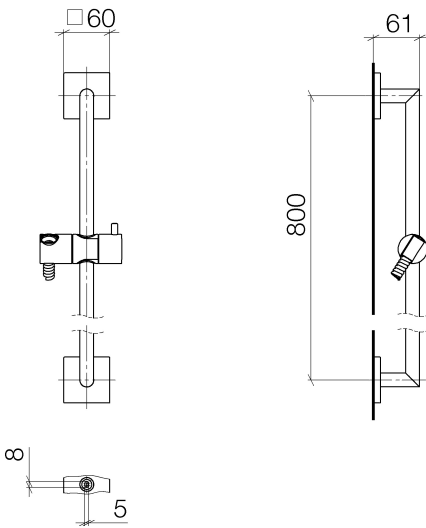

Bathtub - CL.1

Slide bar set - polished chrome

Article number: 26 413 980-00

- Slide bar
- Hole diameter 18 mm
- Flange 2-3/8" x 2-3/8"
- Center to center 31-1/2"
- Metal shower hose 68-7/8" with anti-twist device
- Shower hose connection 3/8"
- NOTE: Hand shower sold separately. Please see hand shower options under the miscellaneous articles section of each series.

polished chrome

Dimensional drawing

All dimensions in mm / inch = mm x 0,0394

Bathtub - CL.1

Slide bar set - polished chrome

Article number: 26 413 980-00

Bathtub - CL.1
Slide bar set - polished chrome
Article number: 26 413 980-00

Recommended article

35 080 970-90 0010
Rough-in adapter -

28 450 980-00
Wall elbow - polished chrome

Bathtub - CL.1
Slide bar set - polished chrome
Article number: 26 413 980-00

Spare parts list

Number	Item Number	Designation	Number of units
1	05 30 31 025 00 90	fixing set	2
2	08 17 98 507-00	holder	2
3	09 31 11 061 90	pin	2
4	05 28 22 590 01-00	bar	1
5	12 580 970-00	Slider - polished chrome	1
6	28 322 970-00	Metal shower hose 1/2" x 3/8" x 68-7/8" - polished chrome	1