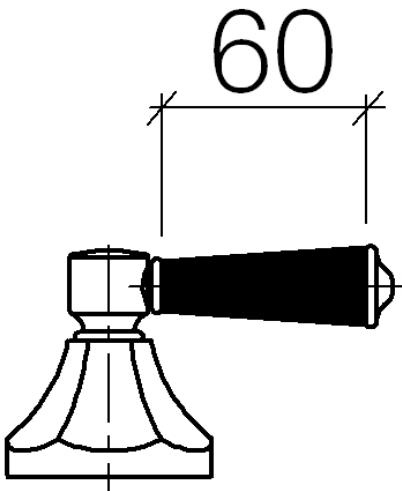

Bidet - Madison
Lever insert - polished chrome
Article number: 11 170 370-00

- Length 2-3/8"
- For use with lavatory faucets
- NOTE: Mixers are supplied without lever inserts. Please order the lever inserts separately!

polished chrome

Dimensional drawing

All dimensions in mm / inch = mm x 0,0394

Bidet - Madison
Lever insert - polished chrome
Article number: 11 170 370-00

Bidet - Madison
Lever insert - polished chrome
Article number: 11 170 370-00