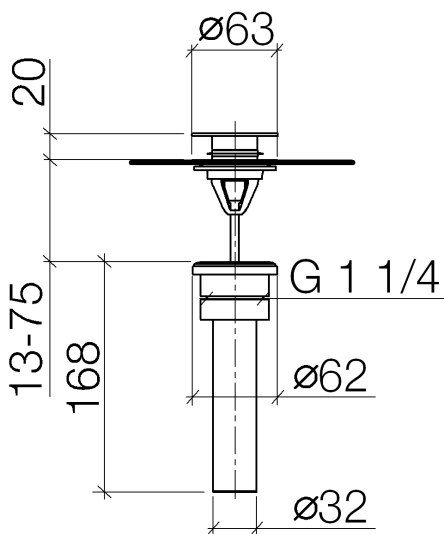

Sink - CL.1

Drain Umbrella drain 1 1/4" - polished chrome

Article number: 10 125 970-00 0010

- push to open/close
- Suitable only for basins with overflow.

polished chrome

### Dimensional drawing

All dimensions in mm / inch = mm x 0,0394

Sink - CL.1

Drain Umbrella drain 1 1/4" - polished chrome

Article number: 10 125 970-00 0010

Sink - CL.1

Drain Umbrella drain 1 1/4" - polished chrome

Article number: 10 125 970-00 0010

### Spare parts list

Number	Item Number	Designation	Number of units
1	04 31 20 096 00-00	plug	1
2	09 30 30 179 90	screw	1
3	09 11 01 038-00	cup	1
4	09 14 05 061 90	seal	1
5	09 14 03 153 90	seal	1
6	09 11 10 156-00	connection	1
7	09 28 20 055-00	pipe	1
8	09 14 05 062 90	seal	1
9	09 23 30 073-00	nut	1