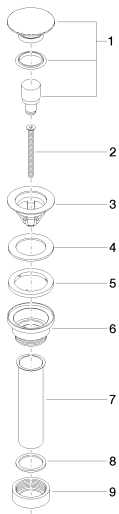

### Dimensional drawing

All dimensions in mm / inch = mm x 0,0394

Sink - CL.1

Drain Umbrella drain 1 1/4" - polished chrome

Article number: 10 125 970-00 0010

Sink - CL.1

Drain Umbrella drain 1 1/4" - polished chrome

10 125 970-33 0010

Dark Platinum matte

10 125 970-99 0010

More custom finish options are available via special production (xTra Service). Please see our finish matrix for availability and pricing or contact a Dornbracht representative.

Sink - CL.1

Drain Umbrella drain 1 1/4" - polished chrome

Article number: 10 125 970-00 0010

### Spare parts list

Number	Item Number	Designation	Number of units
1	04 31 20 096 00-00	plug	1
2	09 30 30 179 90	screw	1
3	09 11 01 038-00	cup	1
4	09 14 05 061 90	seal	1
5	09 14 03 153 90	seal	1
6	09 11 10 156-00	connection	1
7	09 28 20 055-00	pipe	1
8	09 14 05 062 90	seal	1
9	09 23 30 073-00	nut	1