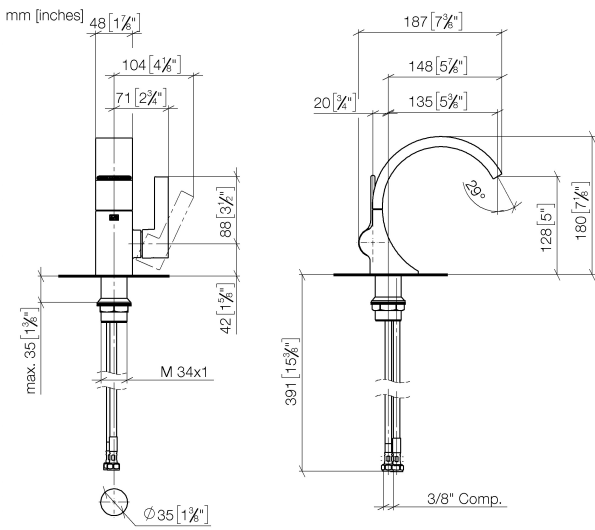

Sink - CYO

Single-lever lavatory mixer without drain - Brushed Dark Platinum

Article number: 33 521 811-99 0010

- 5-5/8" Projection
- Rigid spout
- Rectangular aerated stream
- Total height 7-1/8"
- Height to aerator/spout outlet 5"
- 1-3/8" hole diameter
- Water flow rate limited to max. 1.2 gpm
- 2 x pressure hose with 3/8" compression fitting
- lead-free
- Suitable only for basins with overflow.
- Distance from center of tap hole to wall min. 55 mm (2-11/64") or to front edge of basin min. 40 mm (1-37/64").
- (ADA)

## Sink - CYO

Single-lever lavatory mixer without drain - Brushed Dark Platinum

Article number: 33 521 811-99 0010

### Dimensional drawing

All dimensions in mm / inch = mm x 0,0394

### Spare parts list

Number	Item Number	Designation	Number of units
1	90 11 70 012 01-99	spout	1
2	09 23 01 172 90	flow reducer	1
3	90 15 05 044 00 90	cartridge	1
4	09 24 04 266 90	nut	1
5	09 28 30 021-99	cover	1
6	09 20 80 024-99	handle	1
7	09 31 11 030 90	pin	1
8	90 31 20 087 00-99	plug	1
9	09 31 11 008 90	pin	1
10	90 31 20 129 00 90	plug	1
11	04 23 10 044 07 90	fixing set	1
12	04 30 04 102 00 90	Flexible supply line 3/8"	2