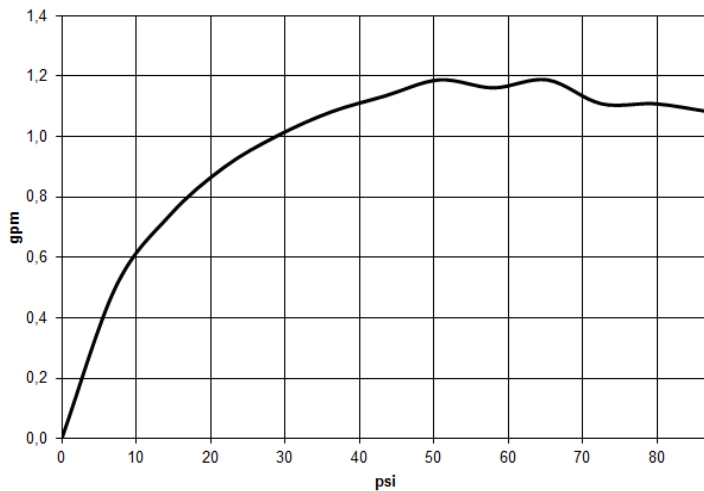

### Dimensional drawing

All dimensions in mm / inch = mm x 0,0394

### Flow rate chart