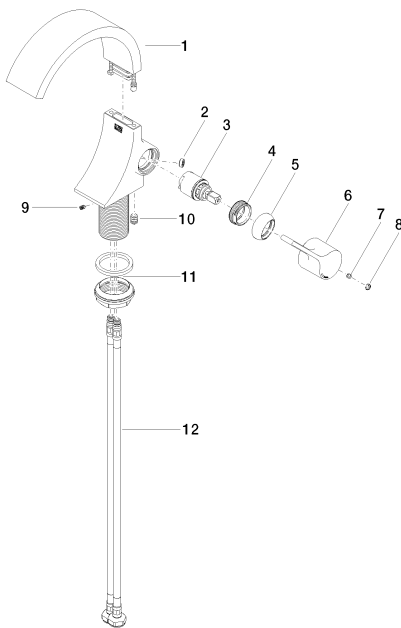

### Dimensional drawing

All dimensions in mm / inch = mm x 0,0394

### Spare parts list

Number	Item Number	Designation	Number of units
1	90 11 70 012 01-99	spout	1
2	09 23 01 172 90	flow reducer	1
3	90 15 05 044 00 90	cartridge	1
4	09 24 04 266 90	nut	1
5	09 28 30 021-99	cover	1
6	09 20 80 024-99	handle	1
7	09 31 11 030 90	pin	1
8	90 31 20 087 00-99	plug	1
9	09 31 11 008 90	pin	1
10	90 31 20 129 00 90	plug	1
11	04 23 10 044 07 90	fixing set	1
12	04 30 04 102 00 90	Flexible supply line 3/8"	2