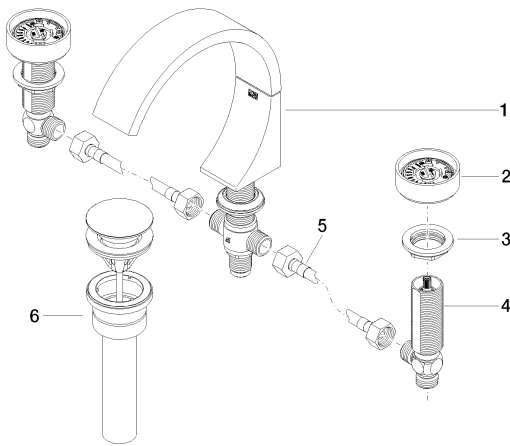

## Sink - CYO

Three-hole lavatory mixer with drain - Brushed Dark Platinum

Article number: 20 713 811-99 0010

### Spare parts list

Number	Item Number	Designation	Number of units
1	13 717 811-99	Lavatory spout, deck-mounted without drain - Brushed Dark Platinum	1
2	90 18 40 290 00-99	handle	2
3	04 30 11 038 67 90	fixing set	2
4	04 17 11 055 61 90	side panel	2
5	04 30 04 096 00 90	hose	2
6	10 125 970-99 0010	Umbrella drain 1 1/4" - Brushed Dark Platinum	1