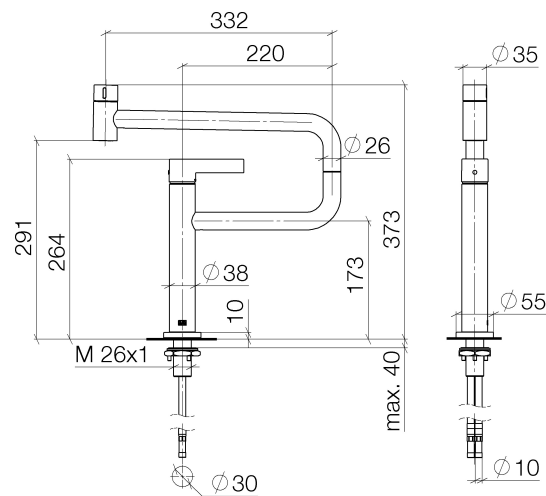

## Tara Ultra PIVOT Single-lever mixer

Article number: 33845875

### Product specifications

- **552 mm projection**
- pivotable spout 360°
- air-enriched flow
- height of mixer 372 mm
- height up to aerator 290 mm
- rosette 55 mm
- hole diameter 35 mm
- max. flow 8 l/min at 3 bar flow pressure
- lead-free

### Surfaces

- chrome 33845875-00
- platinum matt 33845875-06
- Cyprum 33845875-49

**Exploded assembly drawing**

**Order quantity**

<b>No.</b>	<b>Article number</b>	<b>Name</b>	<b>Installation quantity</b>
1	092062025ff	handle	1
2	09121200290	fixing cap	1
3	90198700100ff	spout	1
4	90230102607ff	aerator	1
5	90282225700ff	joint	1
6	90208700400ff	handle	1
7	092830013ff	cover	1
8	09141009190	seal	1
9	09240426690	nut	1
10	9015050420090	cartridge	1
11	09281015690	ring	1
12	09141006390	seal	1
13	09141008190	seal	1
14	09300112690	connection	1
15	09281015990	ring	1
16	092787033ff	rosette	1
17	0430110858790	fixing set	1
18	0430040980090	hose	2

**Flow rate chart**