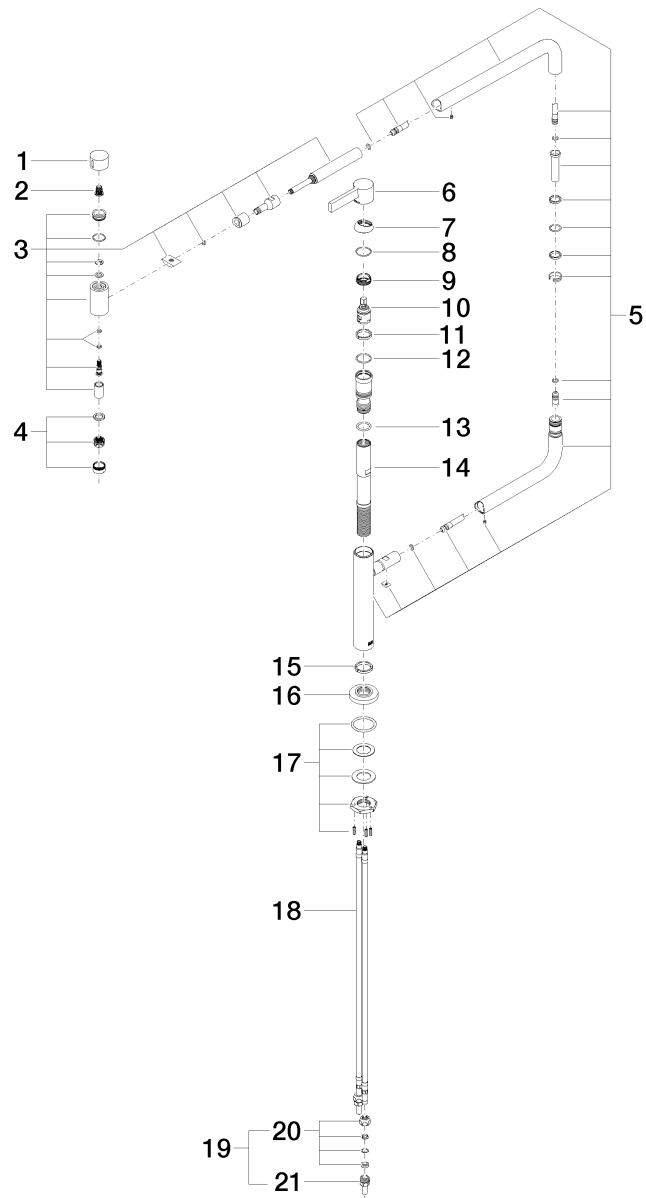

## Tara Ultra PIVOT Single-lever mixer

Article number: 33845875

### Product specifications

- **552 mm projection**
- pivotable spout 360°
- air-enriched flow
- height of mixer 372 mm
- height up to aerator 290 mm
- rosette 55 mm
- hole diameter 35 mm
- max. flow 8 l/min at 3 bar flow pressure
- lead-free

### Surfaces

- chrome 33845875-00
- platinum matt 33845875-06
- Cyprum 33845875-49

**Exploded assembly drawing**

**Order quantity**

<b>No.</b>	<b>Article number</b>	<b>Name</b>	<b>Installation quantity</b>
1	092062025ff	handle	1
2	09121200290	fixing cap	1
3	90198700100ff	spout	1
4	90230102607ff	aerator	1
5	90282225700ff	joint	1
6	90208700400ff	handle	1
7	092830013ff	cover	1
8	09141009190	seal	1
9	09240426690	nut	1
10	9015050420090	cartridge	1
11	09281015690	ring	1
12	09141006390	seal	1
13	09141008190	seal	1
14	09300112690	connection	1
15	09281015990	ring	1
16	092787033ff	rosette	1
17	0430110858790	fixing set	1
18	0430040980090	hose	2

**Flow rate chart**