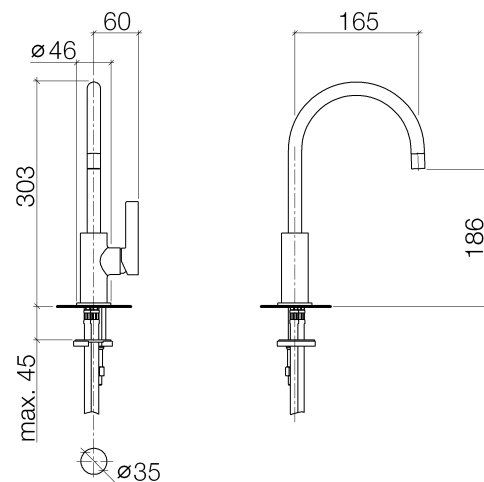

Kitchen

Tara Ultra BAR TAP Single-lever mixer

Article number: 33805875ff0010

Product specifications

• 6-1/2" Projection

- Swivel spout 360°
- Laminar stream
- Total height 11-7/8"
- 7-1/8" height to aerator/spout outlet
- 1-3/8" hole diameter
- 2x 3/8" US flexible supply lines
- Water flow rate limited to max. 1.5 gpm
- low lead compliant

(ADA)

Combination with hand spray set or profi hand spray set not possible.

Surfaces

- chrome 33805875-000010
- matt platinum 33805875-060010

Exploded assembly drawing

Kitchen

Tara Ultra BAR TAP Single-lever mixer

Article number: 33805875ff0010

Order quantity

No.	Article number	Name	Installation quantity
1	90282220601ff	spout	1
2	90230106703ff	aerator	1
3	09311100890	pin	1
4	09150504190	cartridge	1
5	092404130-07	nut	1
6	092404204ff	cover	1
7	09312010990	plug	1
8	09311103090	pin	1
9	092088051ff	handle	1
10	09141011890	seal	1
11	092785001ff	rosette	1
12	0430110386490	fixing set	1
13	0430040450090	hose	2
14	09311101190	pin	1

Flow rate chart