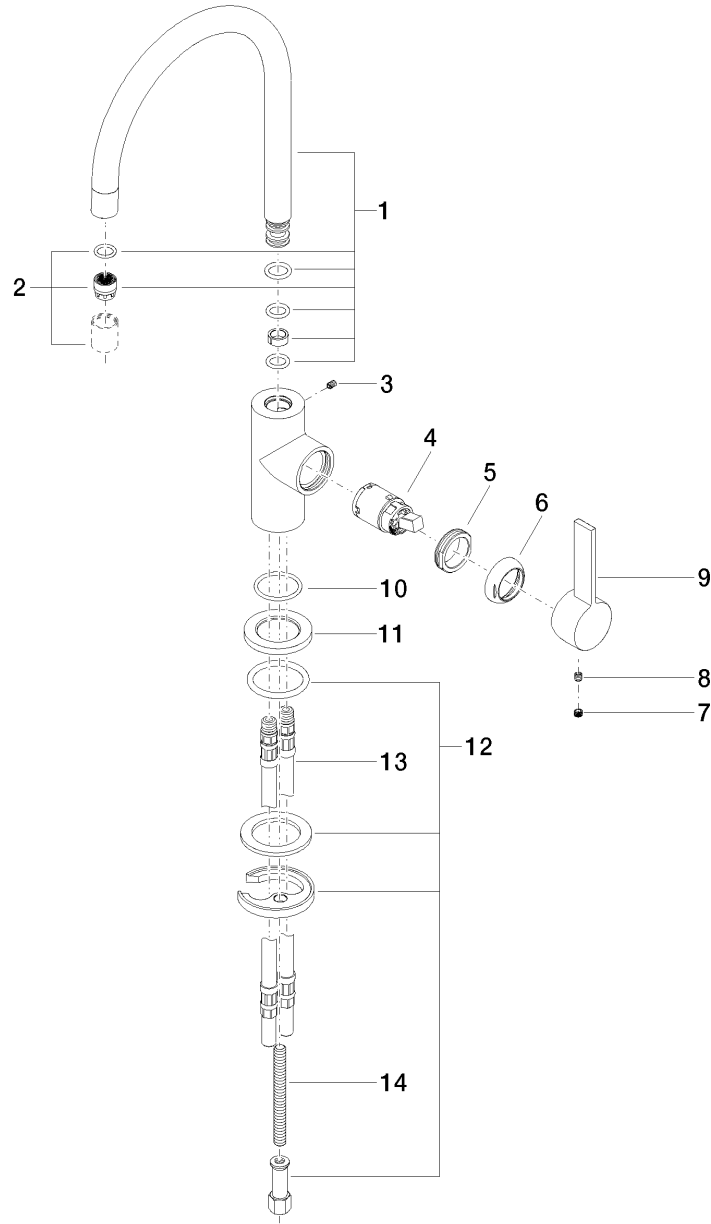

Kitchen

Tara Ultra BAR TAP Single-lever mixer

Article number: 33805875ff0010

Product specifications

• 6-1/2" Projection

- Swivel spout 360°
- Laminar stream
- Total height 11-7/8"
- 7-1/8" height to aerator/spout outlet
- 1-3/8" hole diameter
- 2x 3/8" US flexible supply lines
- Water flow rate limited to max. 1.5 gpm
- low lead compliant

(ADA)

Combination with hand spray set or profi hand spray set not possible.

Surfaces

- chrome 33805875-000010
- matt platinum 33805875-060010

Exploded assembly drawing

Kitchen

Tara Ultra BAR TAP Single-lever mixer

Article number: 33805875ff0010

Order quantity

No.	Article number	Name	Installation quantity
1	90282220601ff	spout	1
2	90230106703ff	aerator	1
3	09311100890	pin	1
4	09150504190	cartridge	1
5	092404130-07	nut	1
6	092404204ff	cover	1
7	09312010990	plug	1
8	09311103090	pin	1
9	092088051ff	handle	1
10	09141011890	seal	1
11	092785001ff	rosette	1
12	0430110386490	fixing set	1
13	0430040450090	hose	2
14	09311101190	pin	1

Flow rate chart