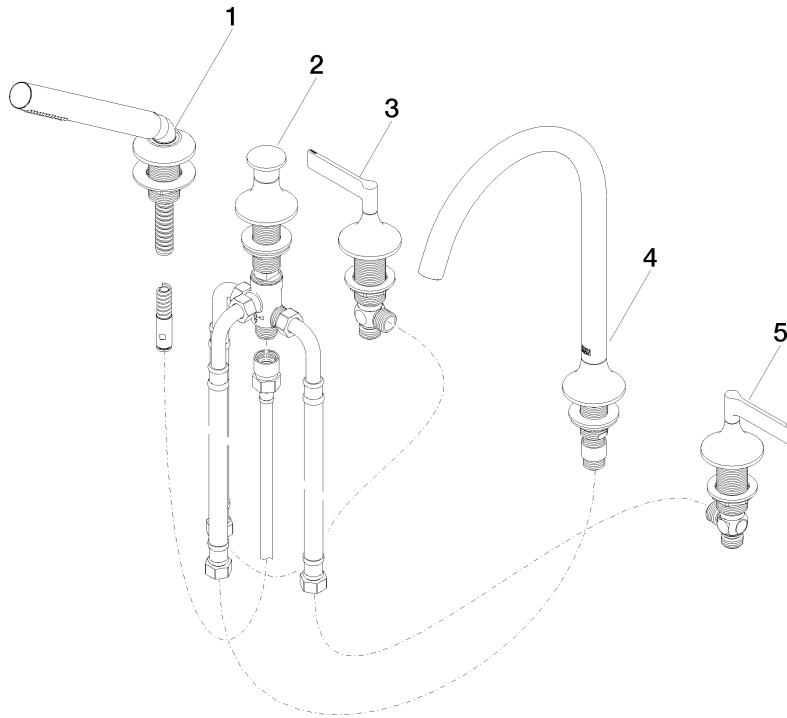

# Vaia Deck-mounted tub/shower set 220mm

Article number: 27522819

**Exploded assembly drawing**

## Vaia Deck-mounted tub/shower set 220mm

Article number: 27522819

### Order quantity

No.	Article number	Name	Installation quantity
1	27702809ff	shower set	1
2	29140809ff	diverter	1
3	20000818ff	side panel	1
4	13612809ff	spout	1
5	20000819ff	side panel	1

**Flow rate chart**