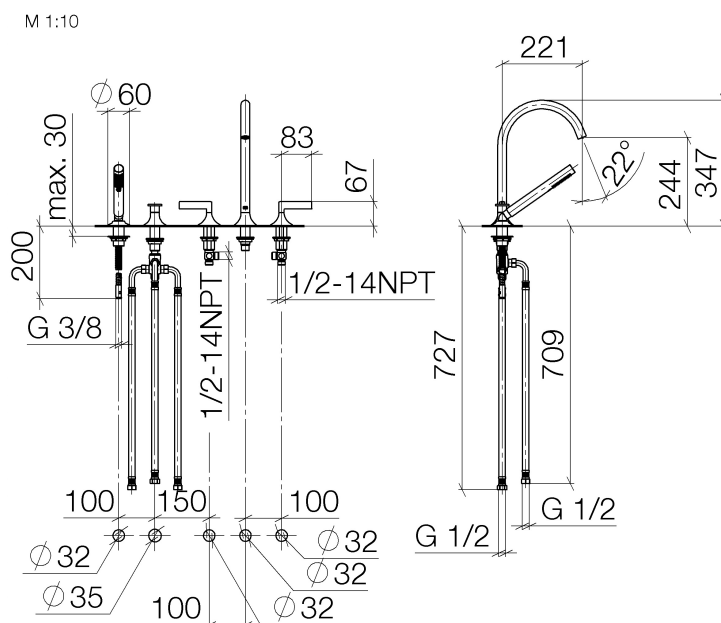

# Vaia Deck-mounted tub/shower set 220mm

Article number: 27522819

**Exploded assembly drawing**

## Vaia Deck-mounted tub/shower set 220mm

Article number: 27522819

### Order quantity

No.	Article number	Name	Installation quantity
1	27702809ff	shower set	1
2	29140809ff	diverter	1
3	20000818ff	side panel	1
4	13612809ff	spout	1
5	20000819ff	side panel	1

**Flow rate chart**