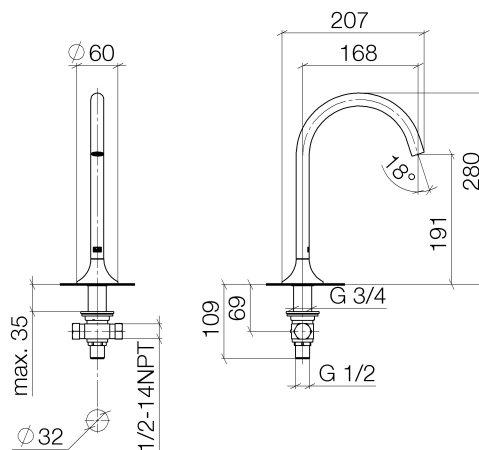

Product specifications

- **168 mm projection**
- pivotable spout 360°
- circular, air-enriched flow
- height of mixer 280 mm
- height up to aerator 191 mm
- rosette Ø 60 mm
- hole diameter 35 mm
- 2x 1/2" x 1/2" x 400mm high pressure hose
- 1/2" connection
- max. flow 5.7 l/min
- lead-free

Surfaces

- chrome 13716809-00
- platinum matt 13716809-06
- 13716809-99

Exploded assembly drawing

Order quantity

No.	Article number	Name	Installation quantity
1	90282230900ff	spout	1
2	092780011ff	rosette	1
3	09141008490	seal	1
4	9030010330090	base	1
5	09141001790	seal	1
6	0924040211090	nipple	1
7	09231012790	nut	1
8	0423100040490	fixing set	1
9	0417110201090	distributor	1
10	9023100120090	gasket kit	1
11	0421020060092	cap	2
12	0430040960090	hose	2

Flow rate chart