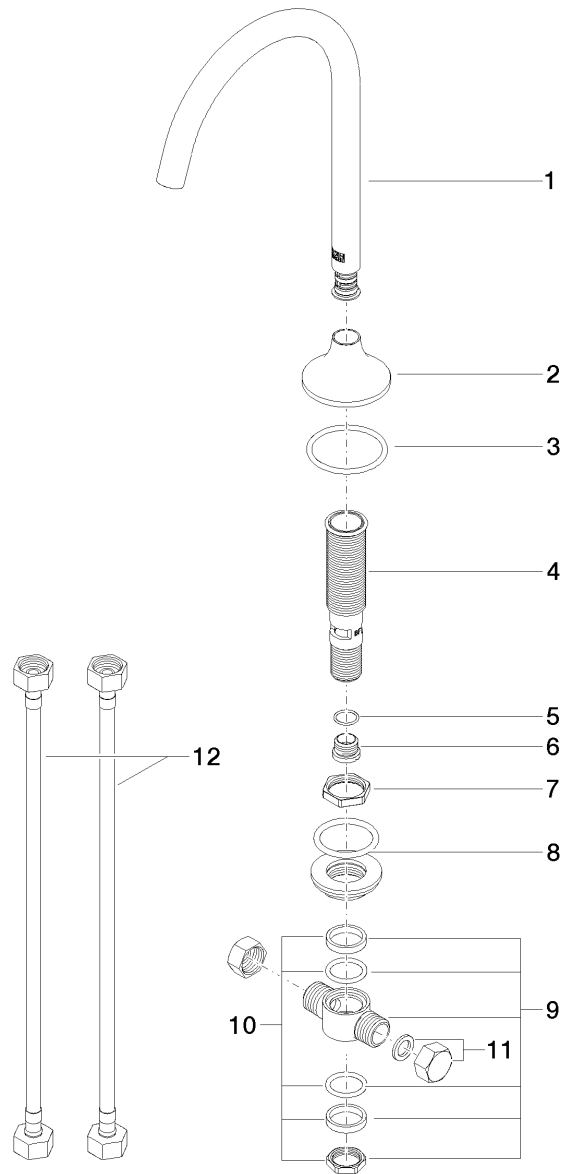

Product specifications

- **168 mm projection**
- pivotable spout 360°
- circular, air-enriched flow
- height of mixer 280 mm
- height up to aerator 191 mm
- rosette Ø 60 mm
- hole diameter 35 mm
- 2x 1/2" x 1/2" x 400mm high pressure hose
- 1/2" connection
- max. flow 5.7 l/min
- lead-free

Surfaces

- chrome 13716809-00
- platinum matt 13716809-06
- 13716809-99

Exploded assembly drawing

Order quantity

No.	Article number	Name	Installation quantity
1	90282230900ff	spout	1
2	092780011ff	rosette	1
3	09141008490	seal	1
4	9030010330090	base	1
5	09141001790	seal	1
6	0924040211090	nipple	1
7	09231012790	nut	1
8	0423100040490	fixing set	1
9	0417110201090	distributor	1
10	9023100120090	gasket kit	1
11	0421020060092	cap	2
12	0430040960090	hose	2

Flow rate chart