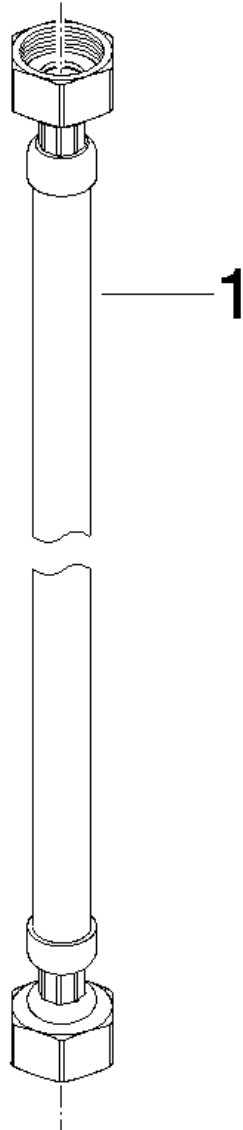

Product specifications

- For deck-mounted tub spouts, deck-mounted thermostats

Surfaces

- 1250297090

Exploded assembly drawing

Bath & Spa

Generic miscellaneous articles Flexible supply line 1/2" x 1/2" x 15-3/4"

Article number: 1250297090

Order quantity

No.	Article number	Name	Installation quantity
1	1250297090	hose	1