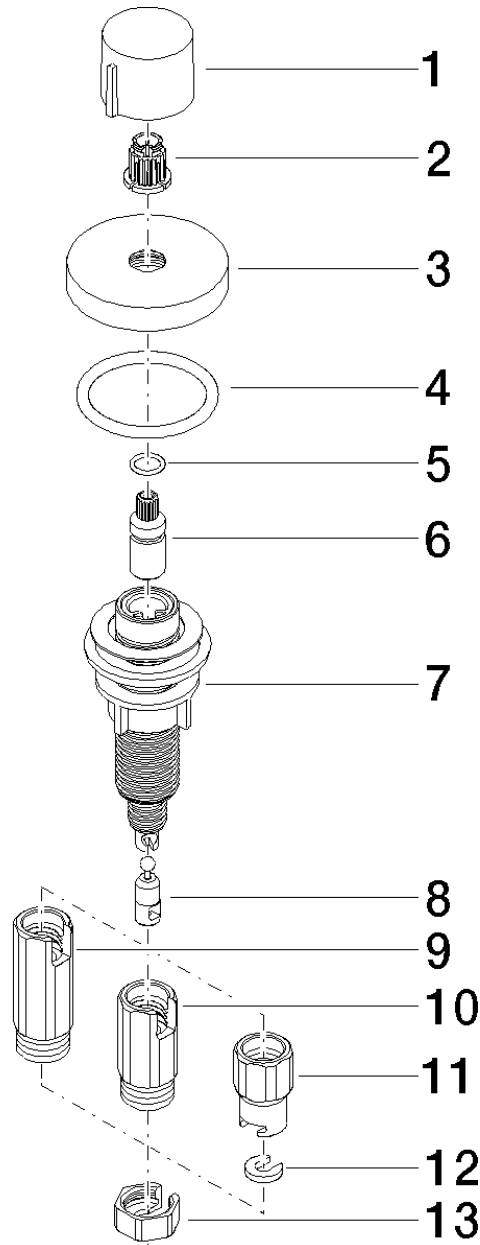

Kitchen

Generic miscellaneous articles Strainer remote control with turning knob

Article number: 10710970

Product specifications

- Remote control for one sink only, for cable operated kitchen drains
- Including adapter for Bowden cable

Surfaces

- chrome 10710970-00
- matt platinum 10710970-06
- Cyprum 10710970-49

Exploded assembly drawing

**Order quantity**

No.	Article number	Name	Installation quantity
1	092097030ff	handle	1
2	09121200290	fixing cap	1
3	092787006ff	rosette	1
4	09141004390	seal	1
5	09141004290	seal	1
6	092906087ff	spindle	1
7	0430010290090	adaptor	1
8	09240317590	adaptor	1
9	091110073-07	connection	1
10	091110074-07	connection	1
11	091110079-07	connection	1
12	09301108790	disc	1
13	092330024-07	nut	1