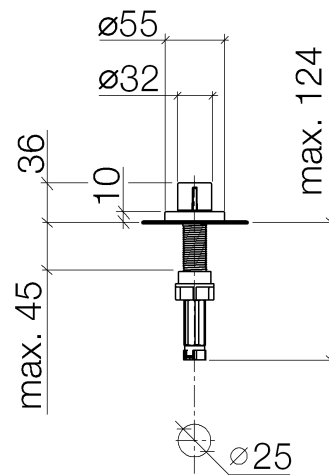

Kitchen

Generic miscellaneous articles Strainer remote control with turning knob

Article number: 10710970

Product specifications

- Remote control for one sink only, for cable operated kitchen drains
- Including adapter for Bowden cable

Surfaces

- chrome 10710970-00
- matt platinum 10710970-06
- Cyprum 10710970-49

Exploded assembly drawing

**Order quantity**

No.	Article number	Name	Installation quantity
1	092097030ff	handle	1
2	09121200290	fixing cap	1
3	092787006ff	rosette	1
4	09141004390	seal	1
5	09141004290	seal	1
6	092906087ff	spindle	1
7	0430010290090	adaptor	1
8	09240317590	adaptor	1
9	091110073-07	connection	1
10	091110074-07	connection	1
11	091110079-07	connection	1
12	09301108790	disc	1
13	092330024-07	nut	1