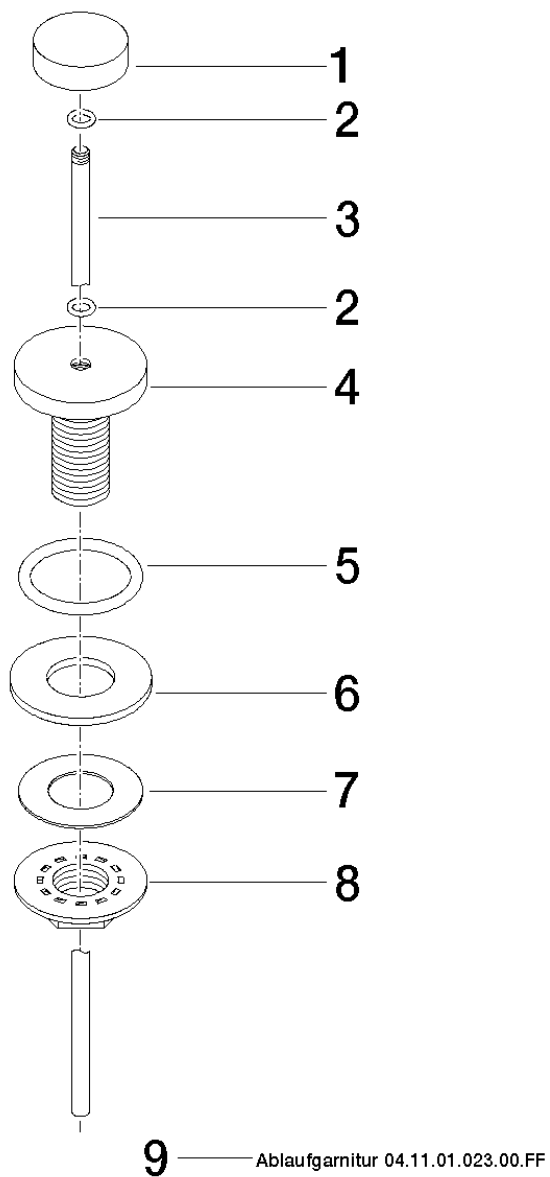

### **Product specifications**

- US drain with overflow

**Suitable only for basins with overflow.**

### **Surfaces**

- chrome 10200970-000010
- matt platinum 10200970-060010
- 10200970-990010

**Exploded assembly drawing**

**Order quantity**

<b>No.</b>	<b>Article number</b>	<b>Name</b>	<b>Installation quantity</b>
1	092133001ff	handle	1
2	09141000790	seal	2
3	093109004ff	pull-rod	1
4	091840022ff	sleeve	1
5	09141009590	seal	1
6	09140501290	seal	1
7	09144000190	seal	1
8	09231001090	nut	1
9	04110102300ff	pop-up waste	1