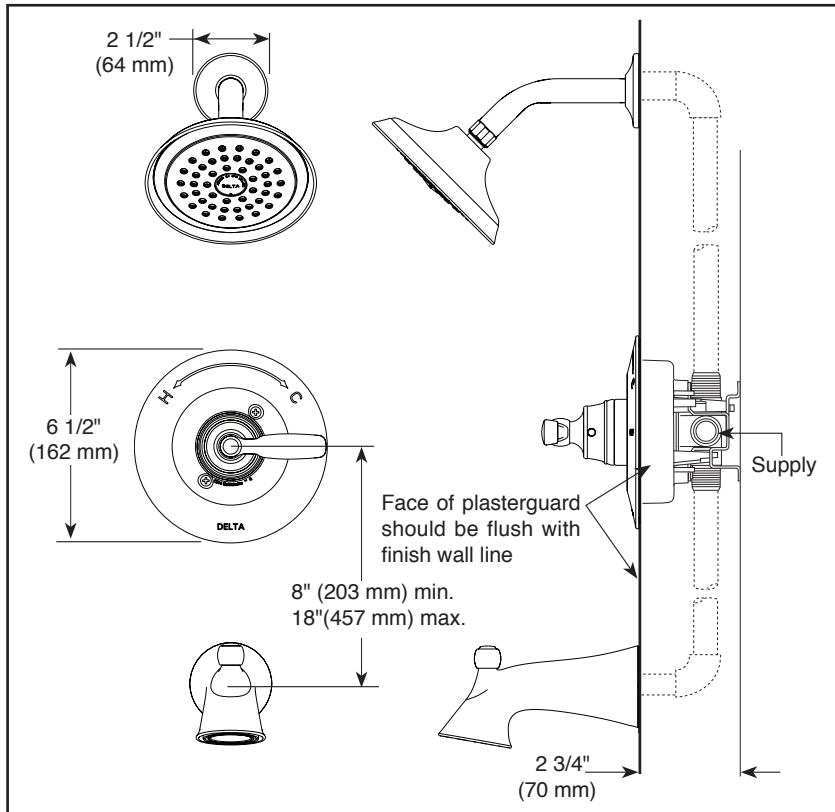

see what Delta can do™

TUB AND SHOWER FAUCET TRIM

- Woodhurst™ Bath Collection
- Valve Only (T14032)
- Shower Only (T14232)
- Tub/Shower (T14432)

FEATURES:

- Monitor® 14 Series pressure balanced single handle bath mixing valve trim

STANDARD SPECIFICATIONS:

- Maximum 1.75 gpm @ 80 psi, 6.6 L/min @ 550 kPa
- Maintains a balanced pressure of hot and cold water even when a valve is turned on or off elsewhere in the system.
- For use with MultiChoice® Universal rough valve body. (R10000 Series)
- Temperature only controlled with handle
- Field adjustable to limit handle rotation into hot water zone
- 120° maximum handle rotation
- All parts replaceable from the front of the valve
- Stem extension kit RP77991 can be ordered to allow for an additional 1 3/4" wall thickness. RP77991 ships with chrome escutcheon screws. For special finishes also order RP12630 escutcheon screws in desired finish
- Universal adapter included allows for thread, sweat or slip-on installation

COMPLIES WITH

- ASME A112.18.1 / CSA B125.1
- Indicates compliance to ICC/ANSI A117.1 - Valve control only
- EPA WaterSense®

Submitted Model No.: _____

Specific Features: _____

RP72856▲ 1.75 GPM
Touch-Clean® Raincan Showerhead

RP92932▲ (Pull-Up Diverter)

RP53237▲ (Non-Diverter)

RP77991 Available Extension Kit

▲ Designate proper finish suffix

Delta reserves the right (1) to make changes in specifications and materials, and (2) to change or discontinue models, both without notice or obligation. Dimensions are for reference only. See current full-line price book or www.deltafaucet.com for finish options and product availability.