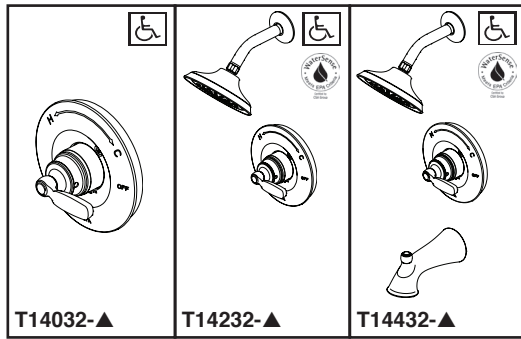

see what Delta can do™

TUB AND SHOWER FAUCET TRIM

- Woodhurst™ Bath Collection
- Valve Only (T14032)
- Shower Only (T14232)
- Tub/Shower (T14432)

FEATURES:

- Monitor® 14 Series pressure balanced single handle bath mixing valve trim

STANDARD SPECIFICATIONS:

- Maximum 1.75 gpm @ 80 psi, 6.6 L/min @ 550 kPa
- Maintains a balanced pressure of hot and cold water even when a valve is turned on or off elsewhere in the system.
- For use with MultiChoice® Universal rough valve body. (R10000 Series)
- Temperature only controlled with handle
- Field adjustable to limit handle rotation into hot water zone
- 120° maximum handle rotation
- All parts replaceable from the front of the valve
- Stem extension kit RP77991 can be ordered to allow for an additional 1 3/4" wall thickness. RP77991 ships with chrome escutcheon screws. For special finishes also order RP12630 escutcheon screws in desired finish
- Universal adapter included allows for thread, sweat or slip-on installation

COMPLIES WITH

- ASME A112.18.1 / CSA B125.1
- Indicates compliance to ICC/ANSI A117.1 - Valve control only
- EPA WaterSense®

Submitted Model No.: _____

Specific Features: _____

RP72856▲ 1.75 GPM
Touch-Clean® Raincan Showerhead

RP92932▲ (Pull-Up Diverter)

RP53237▲ (Non-Diverter)

RP77991 Available Extension Kit

▲ Designate proper finish suffix

Delta reserves the right (1) to make changes in specifications and materials, and (2) to change or discontinue models, both without notice or obligation. Dimensions are for reference only. See current full-line price book or www.deltafaucet.com for finish options and product availability.