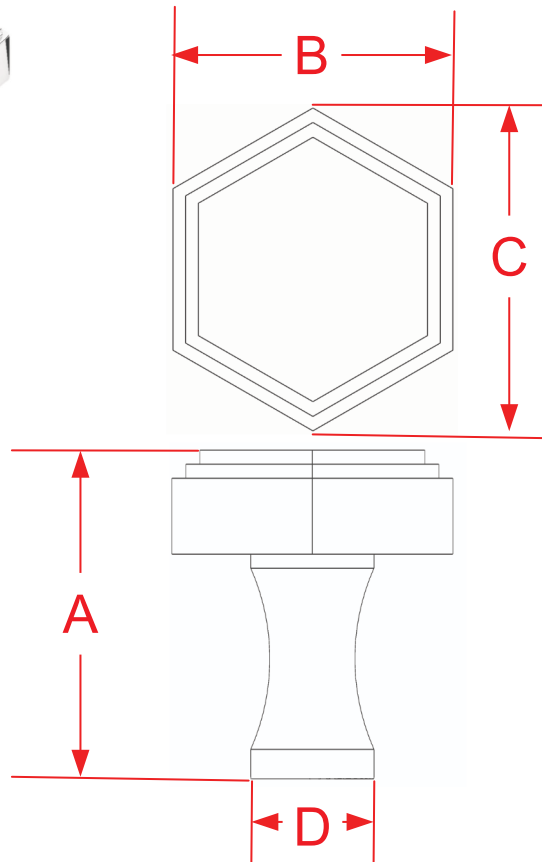

626, 627 & 628 Cabinet Knobs

Finishes for Life
TARNISH-FREE GUARANTEED

	A	B	C	D
Part #	Projection	Short Diameter	Long Diameter	Base
626	1.1875"	1.0000"	1.1250"	0.4375"
627	1.1875"	1.2500"	1.5000"	0.4375"
628	1.1875"	1.5000"	1.7187"	0.4375"
Custom Sizing Available				