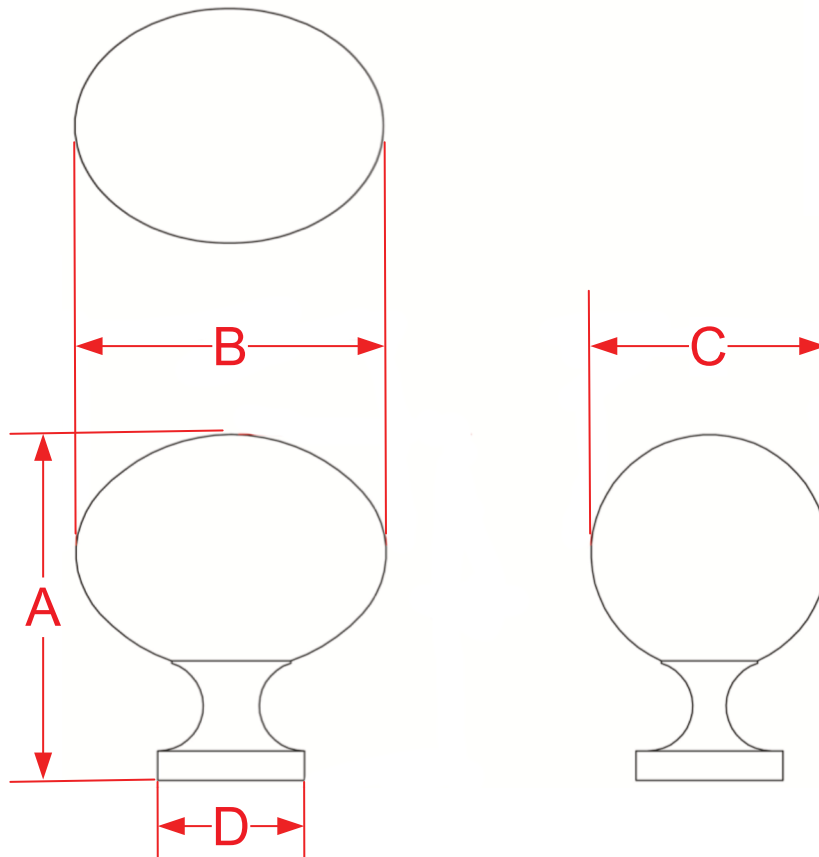

198 & 199 Cabinet Knobs

Finishes for Life
TARNISH-FREE GUARANTEE

Part #	A Projection	B Eclipse Long Diameter	C Eclipse Short Diameter	D Base
198	1.4375"	1.2500"	1.0000"	0.6250"
199	1.6250"	1.5000"	1.2500"	0.6250"
Custom Sizing Available				