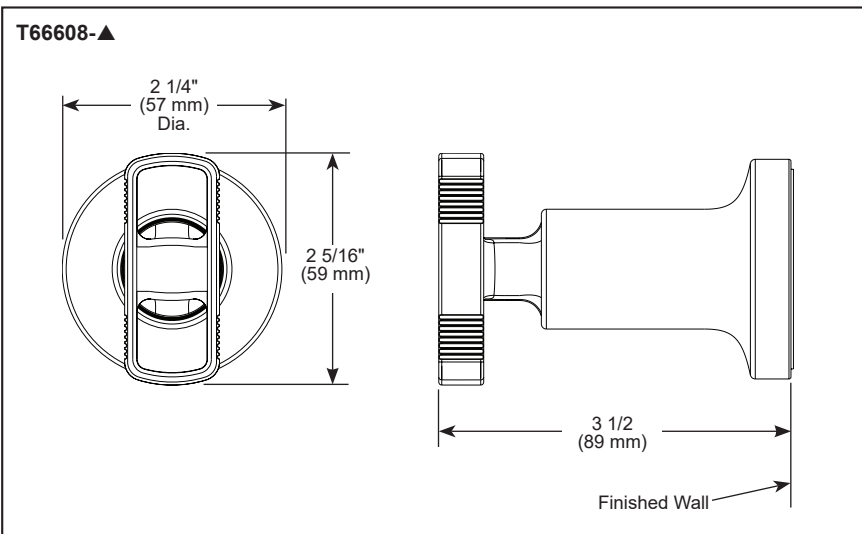

COMPLIES WITH:

- ASME A112.18.1 / CSA B125.1
- Indicates compliance to ICC/ANSI A117.1 - Applies to T66606 only

Submitted Model No.: _____

Specific Features: _____