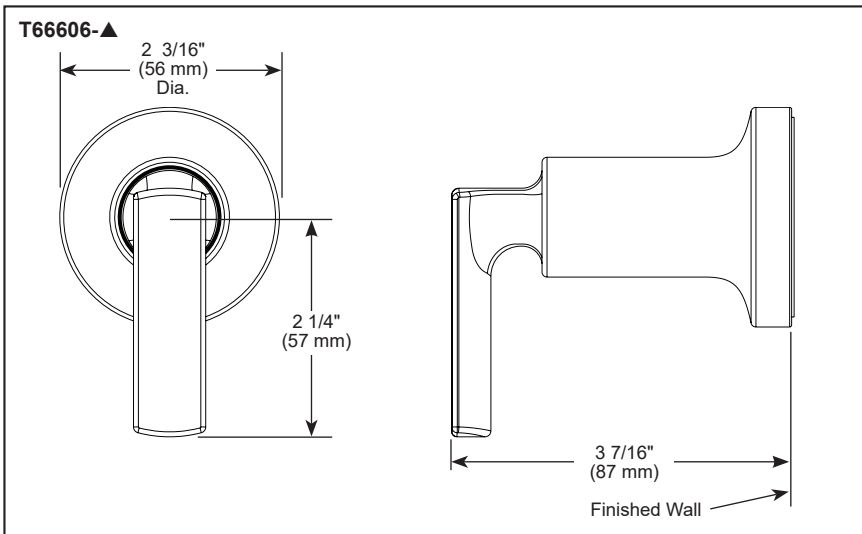

COMPLIES WITH:

- ASME A112.18.1 / CSA B125.1
- Indicates compliance to ICC/ANSI A117.1 - Applies to T66606 only

Submitted Model No.: _____

Specific Features: _____