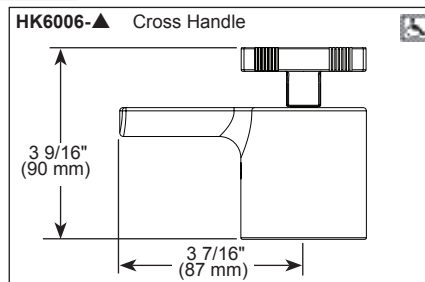

BRIZO®

TUB AND SHOWER FAUCET TRIM

- Kintsu™ Bath Collection
- TempAssure® Thermostatic
- Valve Only (T60006-LHP)
- Shower Only (T60206-LHP)

Submitted Model No.: _____

Specific Features: _____

▲ Designate proper finish suffix

BSP-B-T60006-LHP Rev. A

FEATURES:

- TempAssure® thermostatic valve cartridge
- Multi-function showerhead featuring H₂Okinetic® Technology

STANDARD SPECIFICATIONS:

- Multi-function showerhead featuring H₂Okinetic® Technology; 1.75 gpm @ 80 psi, 6.6 L/min @ 552 kPa
- Maximum system flow rate 9.4 gpm @ 60 psi with R60000-UNBXHF
- Thermostatic wax element maintains the outlet temperature to ±3.6°F
- Must also order MultiChoice® Universal rough valve body (R60000 Series)
- Back-to-back installation capability
- Bottom (2) handles control on/off and temperature
- Graphics indicate hot/cold temperature adjustment
- Field adjustable to limit handle rotation into hot water zone
- All parts replaceable from the front of the valve
- Adjusts for up to 1" wall thickness. Optional extension kit (RP74785) extends rough installation up to 1 3/4"