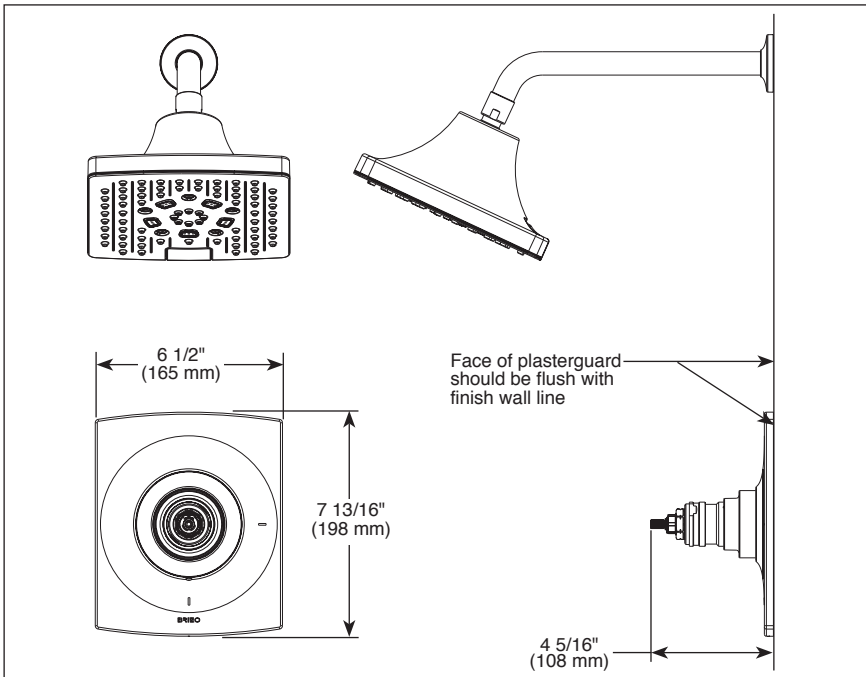

BRIZO®

TUB AND SHOWER FAUCET TRIM

- Kintsu™ Bath Collection
- TempAssure® Thermostatic
- Valve Only (T60006-LHP)
- Shower Only (T60206-LHP)

Submitted Model No.: _____

Specific Features: _____

▲ Designate proper finish suffix

BSP-B-T60006-LHP Rev. A

FEATURES:

- TempAssure® thermostatic valve cartridge
- Multi-function showerhead featuring H₂Okinetic® Technology

STANDARD SPECIFICATIONS:

- Multi-function showerhead featuring H₂Okinetic® Technology; 1.75 gpm @ 80 psi, 6.6 L/min @ 552 kPa
- Maximum system flow rate 9.4 gpm @ 60 psi with R60000-UNBXHF
- Thermostatic wax element maintains the outlet temperature to ±3.6°F
- Must also order MultiChoice® Universal rough valve body (R60000 Series)
- Back-to-back installation capability
- Bottom (2) handles control on/off and temperature
- Graphics indicate hot/cold temperature adjustment
- Field adjustable to limit handle rotation into hot water zone
- All parts replaceable from the front of the valve
- Adjusts for up to 1" wall thickness. Optional extension kit (RP74785) extends rough installation up to 1 3/4"