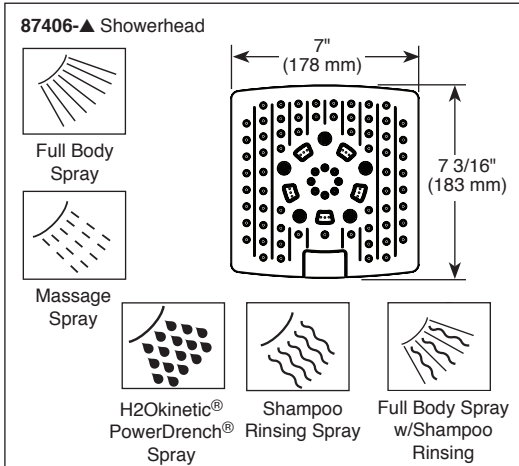

BRIZO®

TUB AND SHOWER FAUCET TRIM

- Kintsu™ Bath Collection
- TempAssure® Thermostatic
- Valve Only (T60006-LHP)
- Shower Only (T60206-LHP)

Submitted Model No.: _____

Specific Features: _____

▲ Designate proper finish suffix

BSP-B-T60006-LHP Rev. A

FEATURES:

- TempAssure® thermostatic valve cartridge
- Multi-function showerhead featuring H₂Okinetic® Technology

STANDARD SPECIFICATIONS:

- Multi-function showerhead featuring H₂Okinetic® Technology; 1.75 gpm @ 80 psi, 6.6 L/min @ 552 kPa
- Maximum system flow rate 9.4 gpm @ 60 psi with R60000-UNBXHF
- Thermostatic wax element maintains the outlet temperature to ±3.6°F
- Must also order MultiChoice® Universal rough valve body (R60000 Series)
- Back-to-back installation capability
- Bottom (2) handles control on/off and temperature
- Graphics indicate hot/cold temperature adjustment
- Field adjustable to limit handle rotation into hot water zone
- All parts replaceable from the front of the valve
- Adjusts for up to 1" wall thickness. Optional extension kit (RP74785) extends rough installation up to 1 3/4"