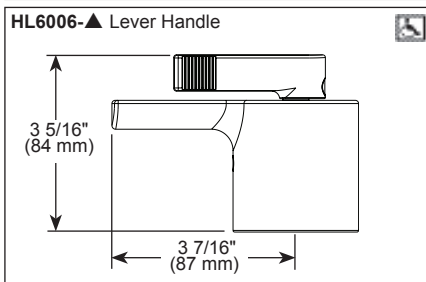

BRIZO®

TUB AND SHOWER FAUCET TRIM

- Kintsu™ Bath Collection
- TempAssure® Thermostatic
- Valve Only (T60006-LHP)
- Shower Only (T60206-LHP)

Submitted Model No.: _____

Specific Features: _____

▲ Designate proper finish suffix

BSP-B-T60006-LHP Rev. A

FEATURES:

- TempAssure® thermostatic valve cartridge
- Multi-function showerhead featuring H₂Okinetic® Technology

STANDARD SPECIFICATIONS:

- Multi-function showerhead featuring H₂Okinetic® Technology; 1.75 gpm @ 80 psi, 6.6 L/min @ 552 kPa
- Maximum system flow rate 9.4 gpm @ 60 psi with R60000-UNBXHF
- Thermostatic wax element maintains the outlet temperature to ±3.6°F
- Must also order MultiChoice® Universal rough valve body (R60000 Series)
- Back-to-back installation capability
- Bottom (2) handles control on/off and temperature
- Graphics indicate hot/cold temperature adjustment
- Field adjustable to limit handle rotation into hot water zone
- All parts replaceable from the front of the valve
- Adjusts for up to 1" wall thickness. Optional extension kit (RP74785) extends rough installation up to 1 3/4"