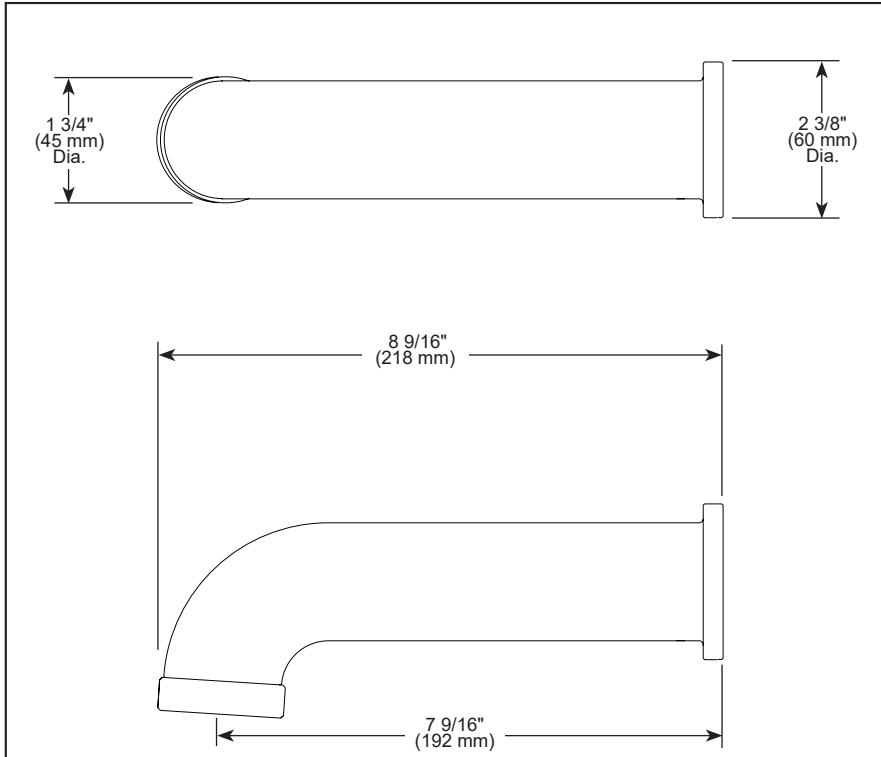

RP81438 ▲

Submitted Model No.: _____

Specific Features: _____

▲ Designate Proper Finish Suffix

BRIZO®

DIVERTER TUB SPOUT

■ Odin™ Bath Collection

STANDARD SPECIFICATIONS:

- Pull-down diverter tub spout
- Solid brass construction
- Spout features hidden stream straightener
- Universal adapter included (RP90472) allows for sweat or slip onto 1/2" CWT or thread onto 1/2" NPT
- Coordinates with Quiescence® Collection