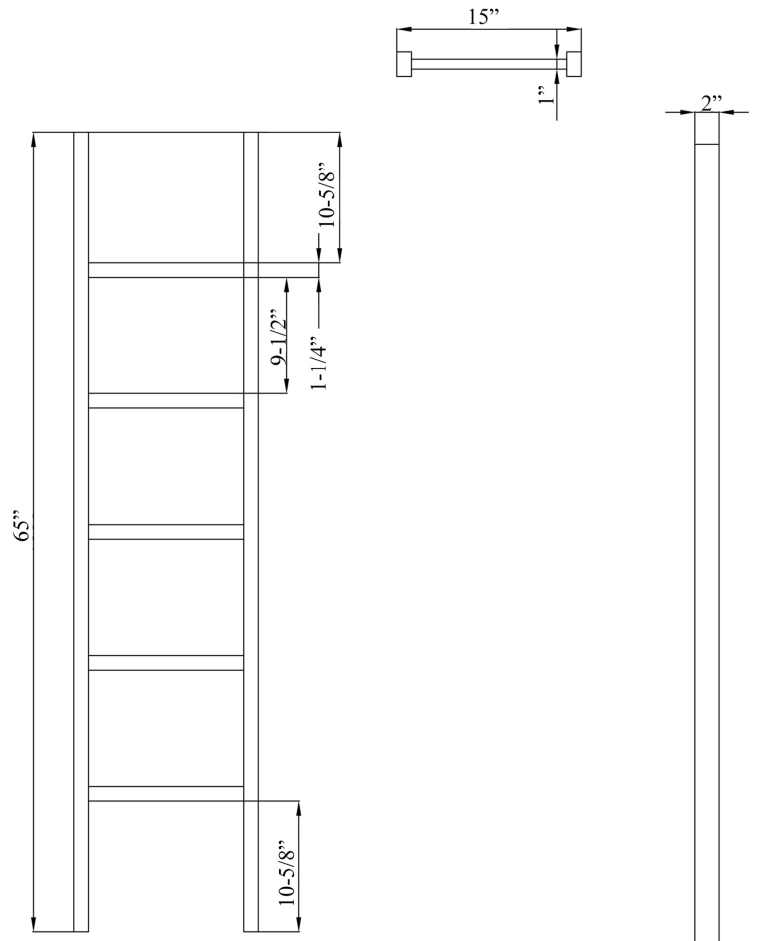

Dimensions and specifications subject to change without notice.