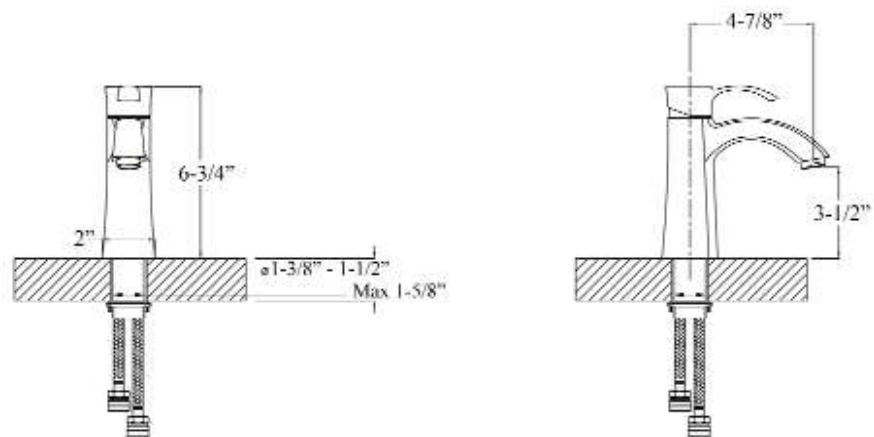

ELYRIA SINGLE HANDLE LAVATORY FAUCET

Cat. No.
LFS304

Spout Reach: 4-7/8"
Height: 6-3/4"

Features:

- ▶ Constructed of solid brass
- ▶ Drain not included
- ▶ Includes 2 braided hoses
- ▶ Hoses have 1/2" male connectors
- ▶ Height to spout 3-1/2"
- ▶ Ceramic disc cartridges
- ▶ Flow rate is 1.2 GPM at 60 psi
- ▶ cUPC/NSF/AB1953 Certified

Finishes:

- CP** Polished Chrome
- BN** Brushed Nickel
- ORB** Oil Rubbed Bronze

Dimensions of fixture are nominal and may vary. Dimensions and specifications subject to change without notice.