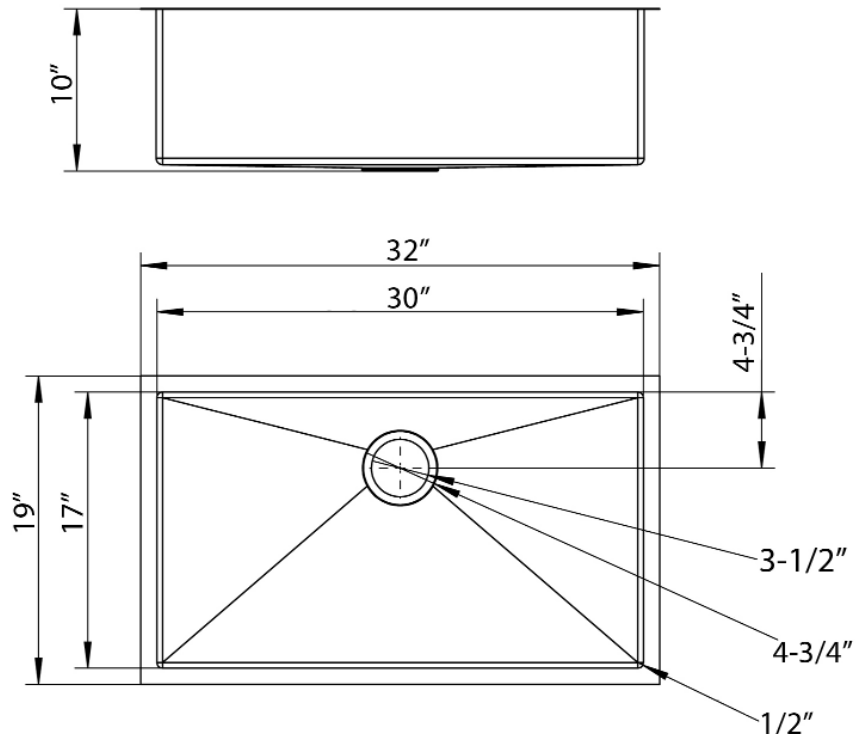

# 32" FABYAN SINGLE BOWL KITCHEN SINK

Cat. No

KSSSB2160-SS

W: 32"

D: 19"

H: 10"

**\*Please do NOT cut hole without template or actual product.**

### Interior Dimensions:

Basin Interior: 30" W x 17" D

Basin Depth: 9-1/2"

### Features:

- ▶ Rectangular single bowl
- ▶ Solid 16 gauge, 304 grade metal construction
- ▶ Matte finish
- ▶ Coated for sound insulation
- ▶ Mounting clips and template included
- ▶ Lip is 1" wide
- ▶ Accommodates 3-1/2" drain
- ▶ Drain sold separately
- ▶ Wire grid available to purchase separately, **KSSSB2160-Wire**

Dimensions of fixture are nominal and may vary within the range of tolerances established by ANSI Standard A112.19.2. Dimensions and specifications subject to change without notice.