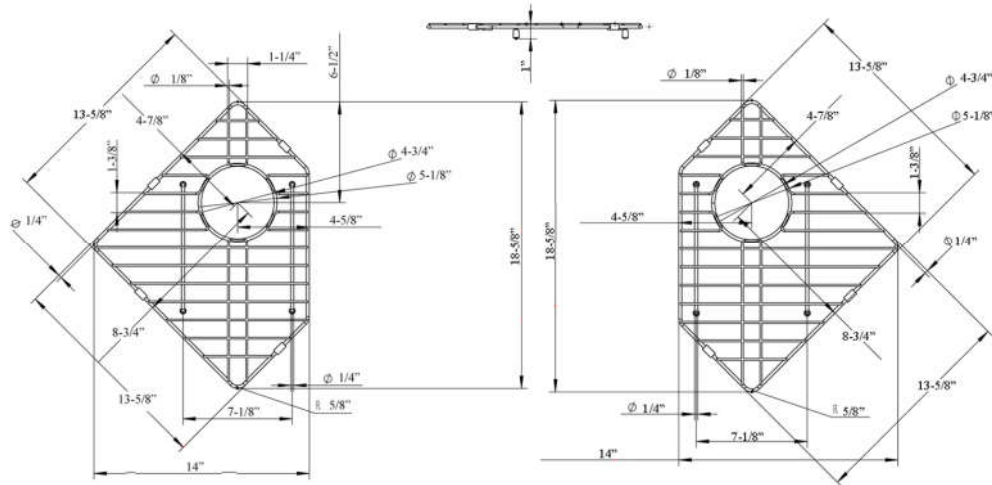

## Features:

- ▶ Fits bottom of KSSDB2540 double bowl farmer sink
- ▶ Rubber Feet Covers Included

### Left Wire Grid

W: 13-<sup>5</sup>/<sub>8</sub>"  
D: 18-<sup>5</sup>/<sub>8</sub>"  
H: 1"

### Right Wire Grid

W: 13-<sup>5</sup>/<sub>8</sub>"  
D: 18-<sup>5</sup>/<sub>8</sub>"  
H: 1"

Drain Hole: 4-<sup>3</sup>/<sub>4</sub>"

Dimensions and specifications subject to change without notice.