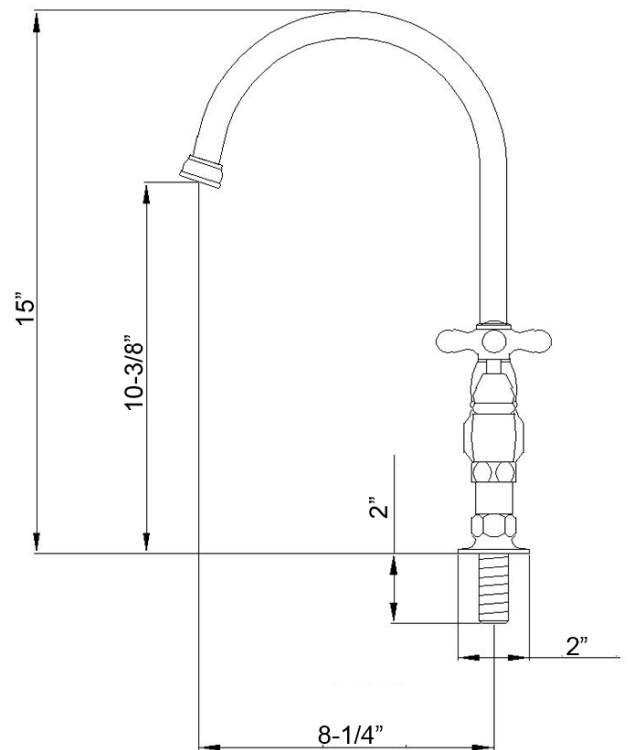

HARDING KITCHEN BRIDGE FAUCET

Cat. No.
KFB510-MC2

Width: 11-3/8"
Height: 15"

Features:

- ▶ Constructed of lead free solid brass
- ▶ Gooseneck swivel spout
- ▶ Metal cross handles
- ▶ Includes connection hoses
- ▶ Height to spout is 10-3/8"
- ▶ Spout reach is 8-1/4"
- ▶ Ceramic disc cartridges
- ▶ Flow rate is 1.8 GPM at 60 psi
- ▶ IAPMO/CEC/cUPC/AB1953 Certified

Finishes:

- BN** Brushed Nickel
- CP** Polished Chrome
- ORB** Oil Rubbed Bronze

Dimensions of fixture are nominal and may vary. Dimensions and specifications subject to change without notice.