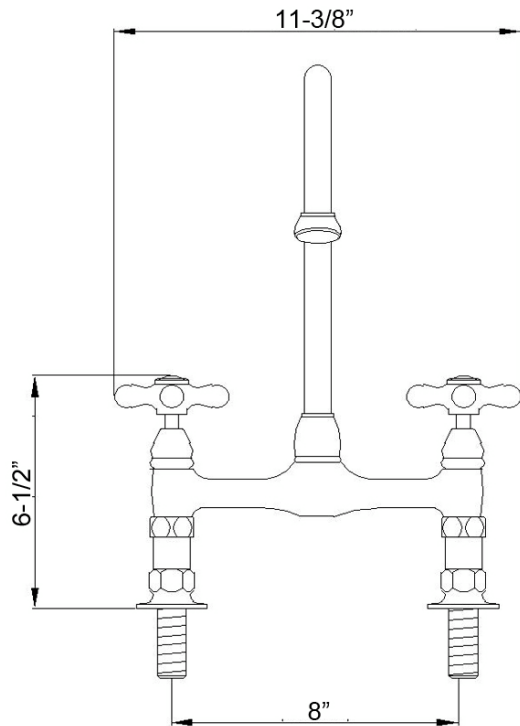

HARDING KITCHEN BRIDGE FAUCET

Cat. No.
KFB510-MC2

Width: 11-3/8"
Height: 15"

Features:

- ▶ Constructed of lead free solid brass
- ▶ Gooseneck swivel spout
- ▶ Metal cross handles
- ▶ Includes connection hoses
- ▶ Height to spout is 10-3/8"
- ▶ Spout reach is 8-1/4"
- ▶ Ceramic disc cartridges
- ▶ Flow rate is 1.8 GPM at 60 psi
- ▶ IAPMO/CEC/cUPC/AB1953 Certified

Finishes:

- BN** Brushed Nickel
- CP** Polished Chrome
- ORB** Oil Rubbed Bronze

Dimensions of fixture are nominal and may vary. Dimensions and specifications subject to change without notice.