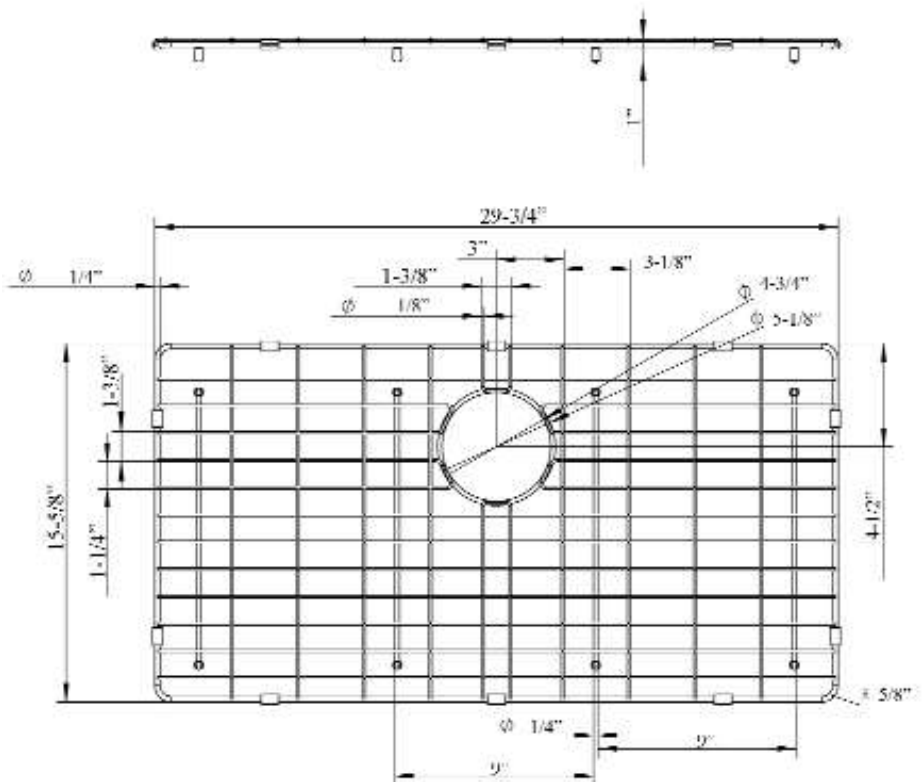

## Features:

- ▶ Fits bottom of FSSSB2006 farmer sink
- ▶ Rubber feet covers Included

## Finishes:

**SS** Stainless Steel

W: 29-<sup>3</sup>/<sub>4</sub>"  
D: 15-<sup>5</sup>/<sub>8</sub>"  
H: 1"

Drain Hole : 4-<sup>3</sup>/<sub>4</sub>"

Dimensions and specifications subject to change without notice.