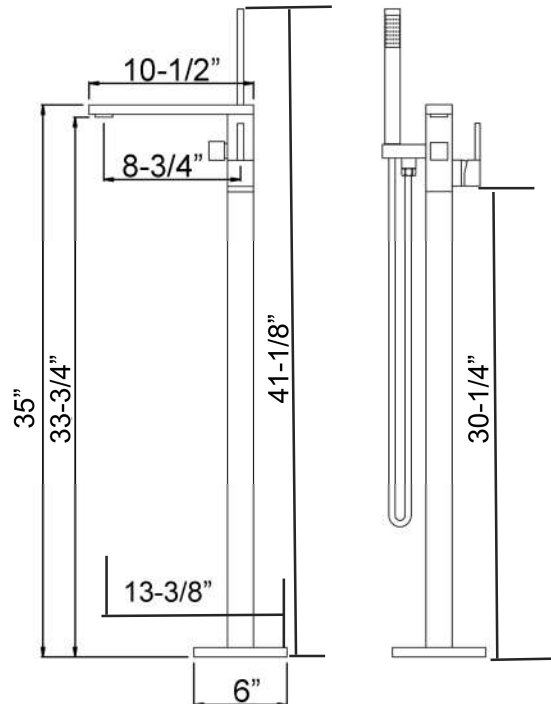

COHEN FREESTANDING FAUCET

Cat. No.
7960

Features:

- ▶ Spout reach is 8-3/4"
- ▶ Flow rate for spout is 3.6 GPM (45 PSI)
- ▶ Flow rate for hand shower is 1.03 GPM (45 PSI)
- ▶ 1/2" Water connection
- ▶ Single lever control
- ▶ Available in 3 finishes
- ▶ Brass body with zinc handle
- ▶ 1-3/8" Ceramic Cartridge
- ▶ 59" Stainless Steel Shower Hose
- ▶ 33-7/8" x 1/2" Flexible inlet pipes
- ▶ Stainless steel mounting bracket
- ▶ cUPC approved
- ▶ Handshower has backflow preventor on body
- ▶ Brass handshower material
- ▶ Supplies: Connection size: 3/4", female connection type, 33-3/4" length

Finishes:

- CP** Polished Chrome
- BN** Brushed Nickel
- ORB** Oil Rubbed Bronze

D: 13-3/8"
W: 6-7/8" (closed) - 8-1/8" (opened)
H: 41-1/8"

Dimensions are nominal and may vary. Dimensions and specifications subject to change without notice.