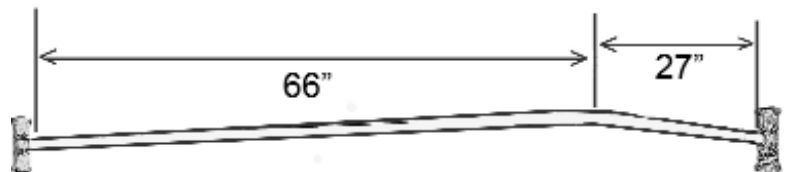

Dimensions are nominal and may vary. Dimensions and specifications subject to change without notice.