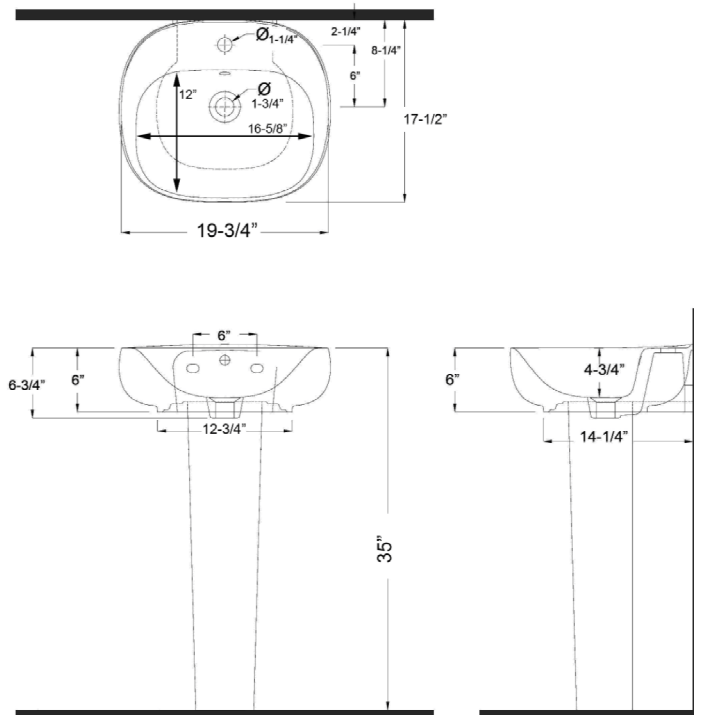

ILLUSION 19-3/4" PEDESTAL LAVATORY

Cat. No.
3-711WH

Faucet not included

W: 19-3/4"
D: 17-1/2"
H: 35"

Column Dimensions

Length from wall to back of column: 5-1/2"
Top of column: 6-1/4" x 7"
Bottom of column: 5-1/4" x 6"
Height: 29-1/4"

Interior Dimensions:

Basin Interior: 16-5/8" x 12"
Basin Depth: 4-3/4"
Water depth to overflow: 3"
Back of basin to center of faucet: 2-1/4"
Back of basin to center of drain: 8-1/4"
Mount bolts height: 32-1/4"
Mount holes cc: 6"
Faucet and spout holes: 1-1/4"
Drain hole: 1-3/4"
Flange: 1/2 H x 3" W x 4-1/2" D

Features:

- ▶ Made of Vitreous China
- ▶ Available pre-drilled for single hole (3-711WH) or 4" centerset (3-714WH)
- ▶ Pre-drilled overflow
- ▶ Back of column is open
- ▶ Bottom of column is open
- ▶ Use with grid drain 5600 or 57080 (NOT INCLUDED)
- ▶ Mounting hardware included (T801A)

Colors:

White

Dimensions of fixture are nominal and may vary within the range of tolerances established by ASME Standard A112.19.2.2018. Dimensions and specifications subject to change without notice.