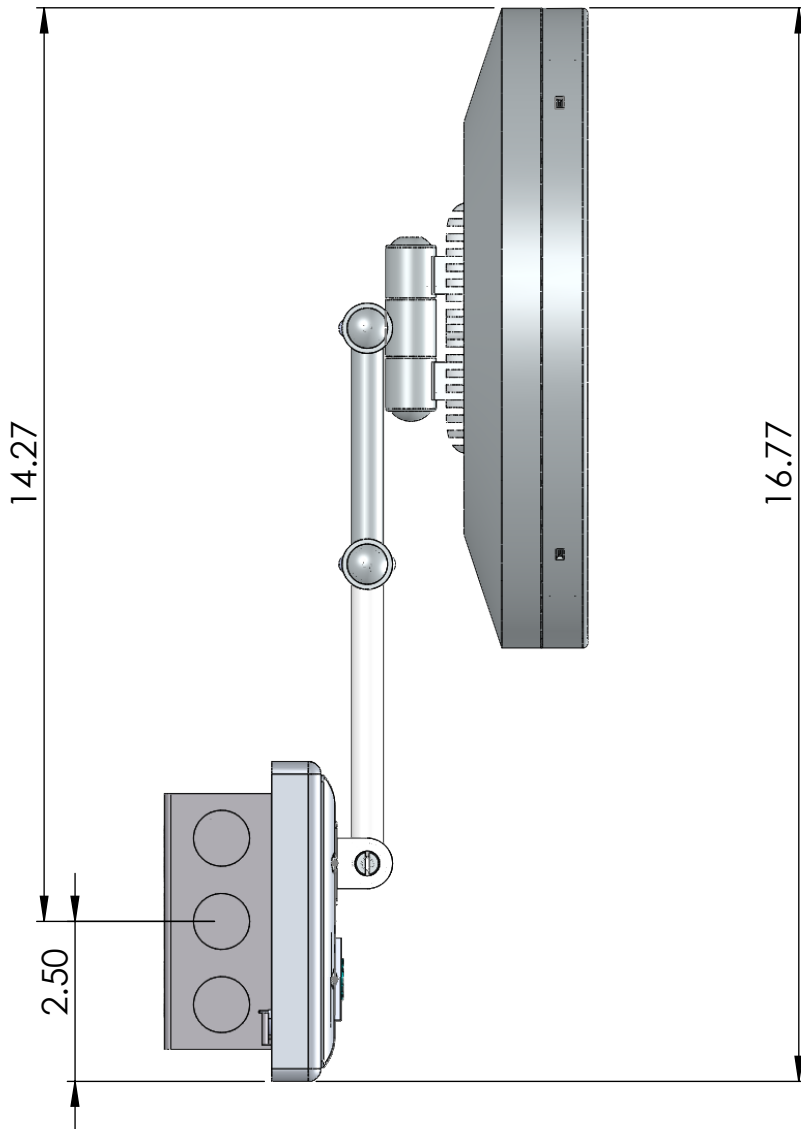

BSR-SMT-30 ROUND SMART MIRROR

Wi-Fi make-up mirror that can be controlled by Amazon Alexa or Google Home.

12870 NW 45th Ave. Miami, FL 33054 USA

Tel (305) 687-9031 Toll Free (800) 327-6585 Fax (305) 687-5069

www.bacimirrors.com

The center of the mirror is 7/8" above the center of the outlet box. Since the typical user's (ergonomic) eye height is 58 - 3/4" above the floor the outlet box should be centered 57 - 7/8" above the floor

12870 NW 45th Ave. Miami, FL 33054 USA

Tel (305) 687-9031 Toll Free (800) 327-6585 Fax (305) 687-5069

www.bacimirrors.com

BSR-SMT-30 Delux Wi-Fi Make-UP Mirror	
Product Category	Baci Senior Mirrors
Special Features	Solid brass construction
	Optical quality 5X glass
	High power, natural white LED lighting
	Voice controlled by Amazon Alexa and Google Home
	5-year warrantee
Lighting	Halo light - high power LEDs
lumens	770
color temperature	Adjustable between 2800 and 4800 kelvin
Color rendering index	Min. 80
Electrical	
watts	6
Volts	100 - 240
Hertz (Frequency)	50/60
Amps (Current)	0.22
UL listing	Furnishings - suitable for commercial or residential use in damp locations
Dimensions	Mirror body - 10" diameter
	Folds to 10" wide by 10" high x 4.25" deep
	Base 5" X 5"
	Maximum extention 13"
Finish options	
Standard	Chrome
Premium	Satin Nickel, Polished Nickel, Bronze, Polished Brass
Custom	Copper, Pewter, Antique Finishes etc.
Gold	all finishes containing 24-karat Gold