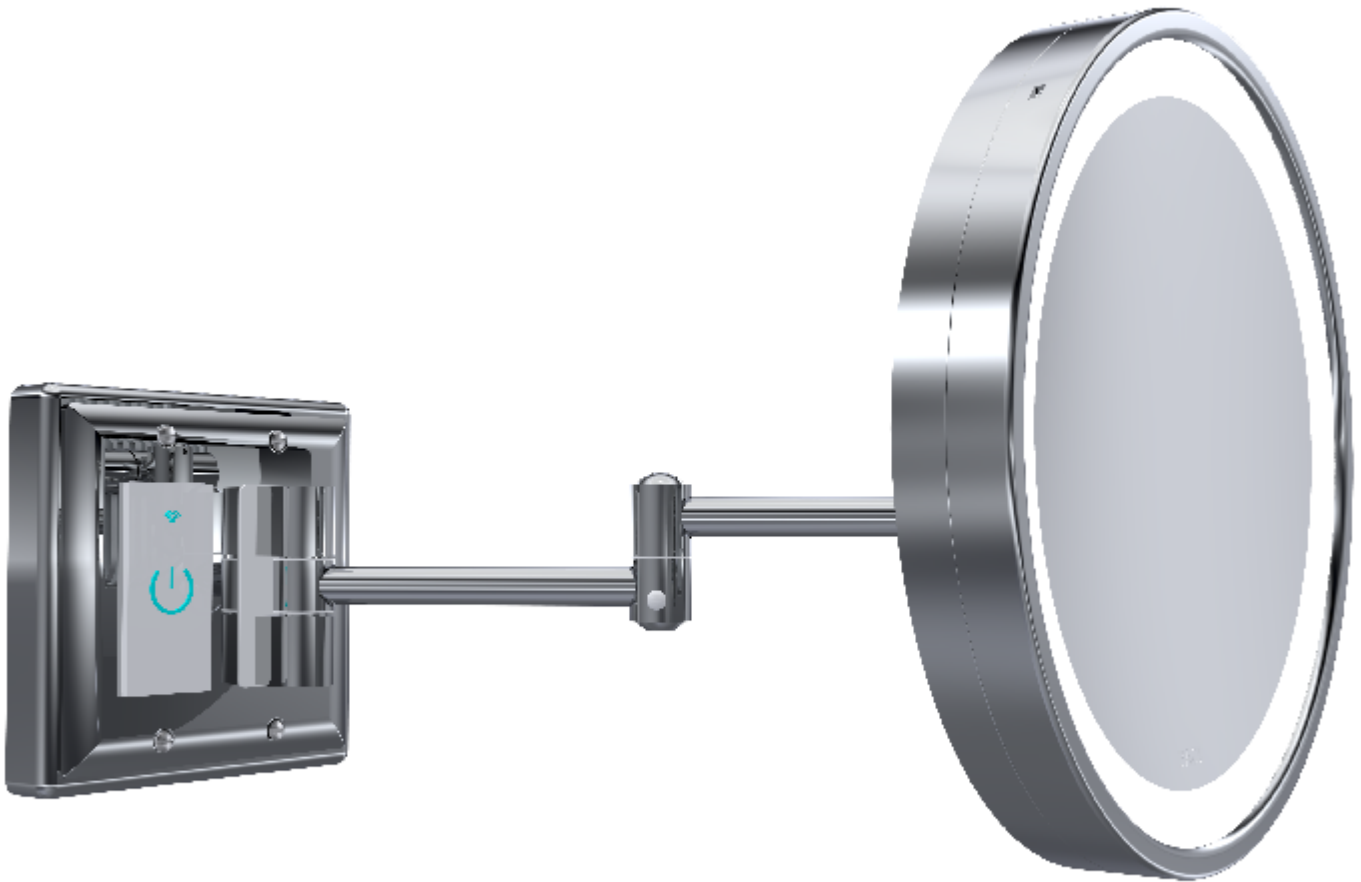

BSR-SMT-30 ROUND SMART MIRROR

Wi-Fi make-up mirror that can be controlled by Amazon Alexa or Google Home.

12870 NW 45th Ave. Miami, FL 33054 USA

Tel (305) 687-9031 Toll Free (800) 327-6585 Fax (305) 687-5069

www.bacimirrors.com

The center of the mirror is 7/8" above the center of the outlet box. Since the typical user's (ergonomic) eye height is 58 - 3/4" above the floor the outlet box should be centered 57 - 7/8" above the floor

12870 NW 45th Ave. Miami, FL 33054 USA

Tel (305) 687-9031 Toll Free (800) 327-6585 Fax (305) 687-5069

www.bacimirrors.com

BSR-SMT-30 Delux Wi-Fi Make-UP Mirror	
Product Category	Baci Senior Mirrors
Special Features	Solid brass construction
	Optical quality 5X glass
	High power, natural white LED lighting
	Voice controlled by Amazon Alexa and Google Home
	5-year warrantee
Lighting	Halo light - high power LEDs
lumens	770
color temperature	Adjustable between 2800 and 4800 kelvin
Color rendering index	Min. 80
Electrical	
watts	6
Volts	100 - 240
Hertz (Frequency)	50/60
Amps (Current)	0.22
UL listing	Furnishings - suitable for commercial or residential use in damp locations
Dimensions	Mirror body - 10" diameter
	Folds to 10" wide by 10" high x 4.25" deep
	Base 5" X 5"
	Maximum extention 13"
Finish options	
Standard	Chrome
Premium	Satin Nickel, Polished Nickel, Bronze, Polished Brass
Custom	Copper, Pewter, Antique Finishes etc.
Gold	all finishes containing 24-karat Gold