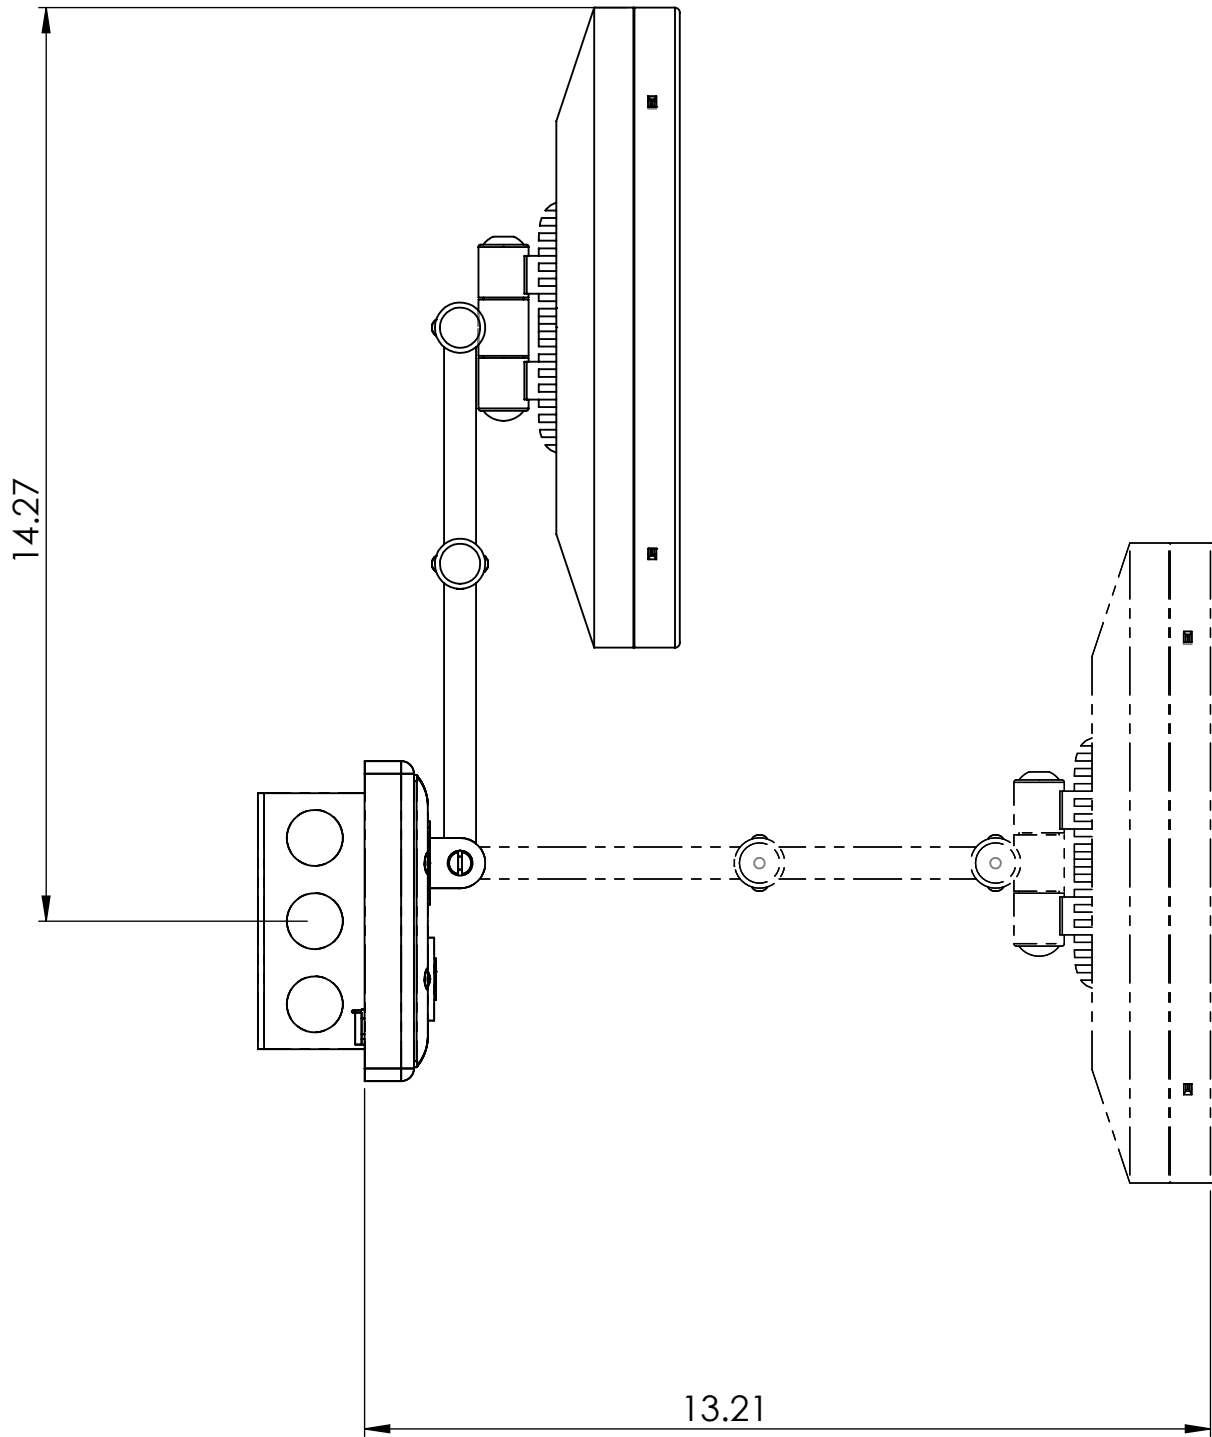

BSR-SMT-30 ROUND SMART MIRROR

Wi-Fi make-up mirror that can be controlled by Amazon Alexa or Google Home.

12870 NW 45th Ave. Miami, FL 33054 USA

Tel (305) 687-9031 Toll Free (800) 327-6585 Fax (305) 687-5069

www.bacimirrors.com

The center of the mirror is 7/8" above the center of the outlet box. Since the typical user's (ergonomic) eye height is 58 - 3/4" above the floor the outlet box should be centered 57 - 7/8" above the floor

12870 NW 45th Ave. Miami, FL 33054 USA

Tel (305) 687-9031 Toll Free (800) 327-6585 Fax (305) 687-5069

www.bacimirrors.com

BSR-SMT-30 Delux Wi-Fi Make-UP Mirror	
Product Category	Baci Senior Mirrors
Special Features	Solid brass construction
	Optical quality 5X glass
	High power, natural white LED lighting
	Voice controlled by Amazon Alexa and Google Home
	5-year warrantee
Lighting	Halo light - high power LEDs
lumens	770
color temperature	Adjustable between 2800 and 4800 kelvin
Color rendering index	Min. 80
Electrical	
watts	6
Volts	100 - 240
Hertz (Frequency)	50/60
Amps (Current)	0.22
UL listing	Furnishings - suitable for commercial or residential use in damp locations
Dimensions	Mirror body - 10" diameter
	Folds to 10" wide by 10" high x 4.25" deep
	Base 5" X 5"
	Maximum extention 13"
Finish options	
Standard	Chrome
Premium	Satin Nickel, Polished Nickel, Bronze, Polished Brass
Custom	Copper, Pewter, Antique Finishes etc.
Gold	all finishes containing 24-karat Gold