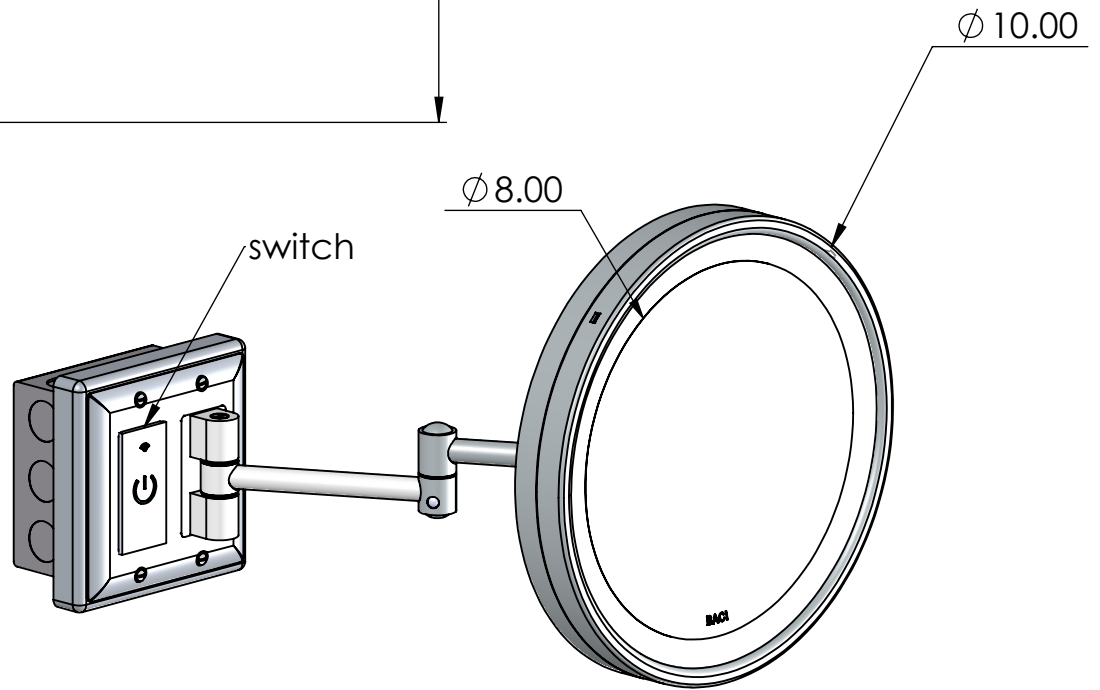

BSR-SMT-30 ROUND SMART MIRROR

Wi-Fi make-up mirror that can be controlled by Amazon Alexa or Google Home.

12870 NW 45th Ave. Miami, FL 33054 USA

Tel (305) 687-9031 Toll Free (800) 327-6585 Fax (305) 687-5069

www.bacimirrors.com

The center of the mirror is 7/8" above the center of the outlet box. Since the typical user's (ergonomic) eye height is 58 - 3/4" above the floor the outlet box should be centered 57 - 7/8" above the floor

12870 NW 45th Ave. Miami, FL 33054 USA

Tel (305) 687-9031 Toll Free (800) 327-6585 Fax (305) 687-5069

www.bacimirrors.com

BSR-SMT-30 Delux Wi-Fi Make-UP Mirror	
Product Category	Baci Senior Mirrors
Special Features	Solid brass construction
	Optical quality 5X glass
	High power, natural white LED lighting
	Voice controlled by Amazon Alexa and Google Home
	5-year warrantee
Lighting	Halo light - high power LEDs
lumens	770
color temperature	Adjustable between 2800 and 4800 kelvin
Color rendering index	Min. 80
Electrical	
watts	6
Volts	100 - 240
Hertz (Frequency)	50/60
Amps (Current)	0.22
UL listing	Furnishings - suitable for commercial or residential use in damp locations
Dimensions	Mirror body - 10" diameter
	Folds to 10" wide by 10" high x 4.25" deep
	Base 5" X 5"
	Maximum extention 13"
Finish options	
Standard	Chrome
Premium	Satin Nickel, Polished Nickel, Bronze, Polished Brass
Custom	Copper, Pewter, Antique Finishes etc.
Gold	all finishes containing 24-karat Gold