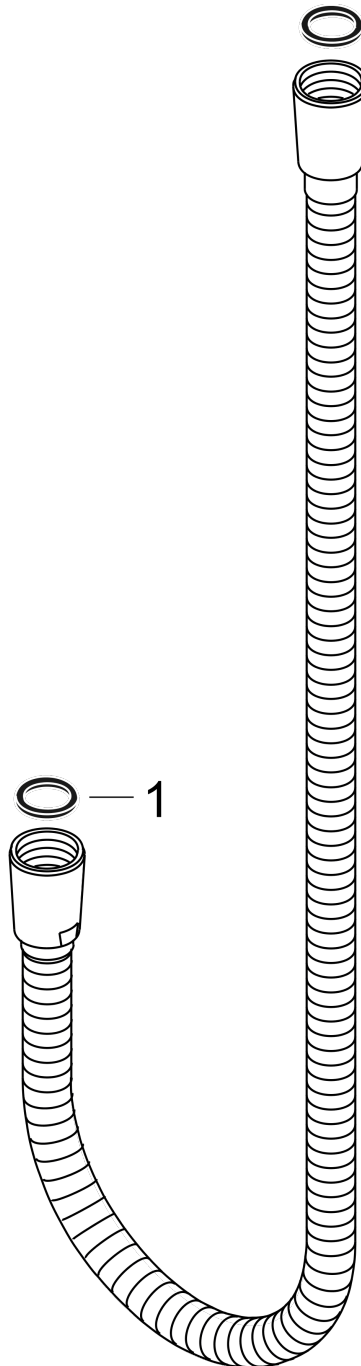

Metal Handshower Hose, 49"

Surface: **polished nickel** Part no. : **28112830**

Description

Features

- Metal shower hose
- Pivot connector prevents hose from tangling
- No-kink hose
- Connection thread: G 1/2

Item details

List Price \$ 168.00

Compliance

Product image

Scale drawing

Metal Handshower Hose, 49"
Surface: **polished nickel** Part no. : **28112830**

Exploded drawing

Year of production: **04/06 - 12/19**

Metal Handshower Hose, 49"
 Surface: **polished nickel** Part no. : **28112830**

Spare parts list

Year of production: **04/06 - 12/19**

Pos.	Description	Part no.	Price	PU
1	seal	98058000	-	1
2	filter packing	94246000	-	1