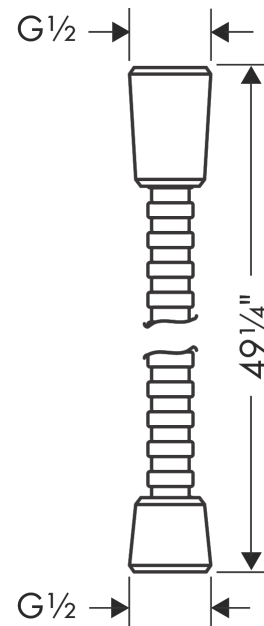

Metal Handshower Hose, 49"

Surface: **polished nickel** Part no. : **28112830**

Description

Features

- Metal shower hose
- Pivot connector prevents hose from tangling
- No-kink hose
- Connection thread: G 1/2

Item details

List Price \$ 168.00

Compliance

Product image

Scale drawing

Metal Handshower Hose, 49"
Surface: **polished nickel** Part no. : **28112830**

Exploded drawing

Year of production: **04/06 - 12/19**

Metal Handshower Hose, 49"
 Surface: **polished nickel** Part no. : **28112830**

Spare parts list

Year of production: **04/06 - 12/19**

Pos.	Description	Part no.	Price	PU
1	seal	98058000	-	1
2	filter packing	94246000	-	1