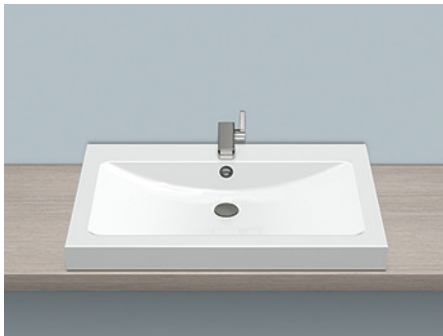

Aform

Technical data sheet

Sit-on basins

AB.R800H

Article number: 3206200000

Design partner: busalt design

Features

Description	AB.R800H
Article number	3206200000
Standard colour	White
Special surfaces	White easy-clean (XXXX XXX 400) White antibacterial (XXXX XXX 401)
Construction	with faucet hole, with overflow
Special versions	without overflow, 3 drill holes, drill hole for lotion dispenser, special- or matt colour
Dimensions	31 1/2 x 19 5/8" x 3"
Material	Glazed steel
Net weight	24.69 lbs
Installation	for installation on counter tops
Accessoires	Bottle trap SI.2, Bottle trap SI.3, Angle valve cover EV.3, Drain valve VT.1
Faucet information	Optimum point of impact approx. 7 1/4 – 9 1/2" from centre of faucet hole.

Faucets with a vertical outlet and an aerator provide the optimum flow of water onto the surface below (angle of impact: 90°).

Text for invitation to tender

Sit-on basin, rectangular, 31 1/2 x 19 5/8", height 3", glazed, with faucet hole and overflow, including installation kit and overflow set