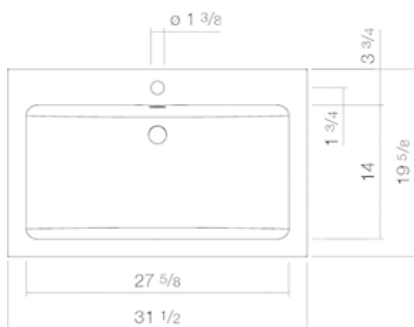

Aform

Technical data sheet

Sit-on basins

AB.R800H

Article number: 3206200000

Design partner: busalt design

Features

Description	AB.R800H
Article number	3206200000
Standard colour	White
Special surfaces	White easy-clean (XXXX XXX 400) White antibacterial (XXXX XXX 401)
Construction	with faucet hole, with overflow
Special versions	without overflow, 3 drill holes, drill hole for lotion dispenser, special- or matt colour
Dimensions	31 1/2 x 19 5/8" x 3"
Material	Glazed steel
Net weight	24.69 lbs
Installation	for installation on counter tops
Accessoires	Bottle trap SI.2, Bottle trap SI.3, Angle valve cover EV.3, Drain valve VT.1
Faucet information	Optimum point of impact approx. 7 1/4 – 9 1/2" from centre of faucet hole.

Faucets with a vertical outlet and an aerator provide the optimum flow of water onto the surface below (angle of impact: 90°).

Text for invitation to tender

Sit-on basin, rectangular, 31 1/2 x 19 5/8", height 3", glazed, with faucet hole and overflow, including installation kit and overflow set