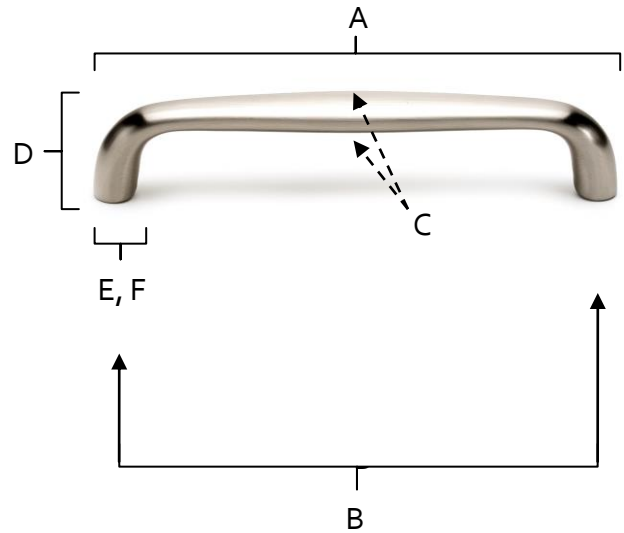

**PRODUCT SHEET**

**SPECIFICATIONS**

**APPLIANCE PULLS**

**FEATURES**

- Modern styling
- Multiple finishes
- Concealed installation

**WARRANTY**

Limited lifetime

**FINISHES**

- Polished Brass (PB)
- Polished Chrome (PC)
- Barcelona (BARC)
- Bronze (BRZ)
- Chocolate Bronze (CHBRZ)
- Polished Antique (PA)
- Polished Nickel (PN)
- Satin Nickel (SN)

**MATERIAL**

Brass

Item#	A	B	C	D	E (L)	F (W)
D113-AP	11"	10"	1 3/8"	2 1/4"	7/8"	7/8"

**KEY:**

- A - Overall Length
- B - Center to Center
- C - Handle Width
- D - Projection
- E - Mount Length
- F - Mount Width

NOTE: Dimensions and specifications are subject to change without notice.