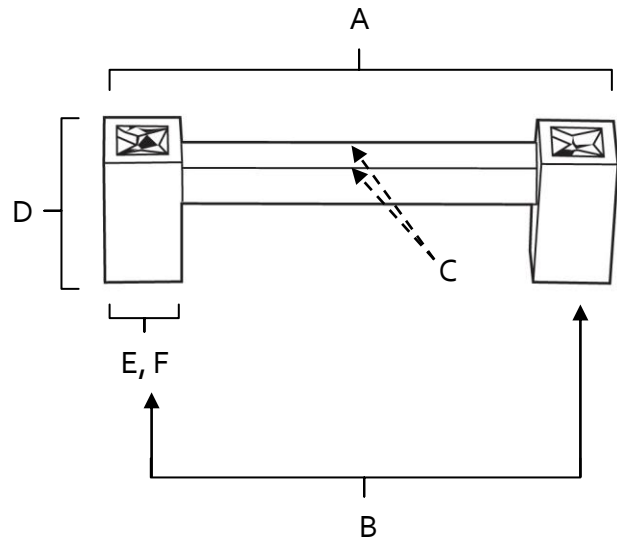

SPECIFICATIONS

**CONTEMPORARY
CRYSTAL
SQUARE PULLS**

FEATURES

- Modern styling
- Multiple finishes
- Concealed installation

WARRANTY

Limited lifetime

FINISHES

- Polished Chrome (PC)
- Polished Nickel (PN)
- Satin Nickel (SN)

MATERIAL

Brass

Item#	A	B	C	D	E (L)	F (W)
C718-3	3 5/8"	3"	3/8"	1 1/4"	5/8"	5/8"
C718-35	4 1/8"	3 1/2"	3/8"	1 1/4"	5/8"	5/8"
C718-4	4 5/8"	4"	3/8"	1 1/4"	5/8"	5/8"
C718-6	6 5/8"	6"	3/8"	1 1/4"	5/8"	5/8"

KEY:

- A - Overall Length
- B - Center to Center
- C - Handle Width
- D - Projection
- E - Mount Length
- F - Mount Width

NOTE: Dimensions and specifications are subject to change without notice.