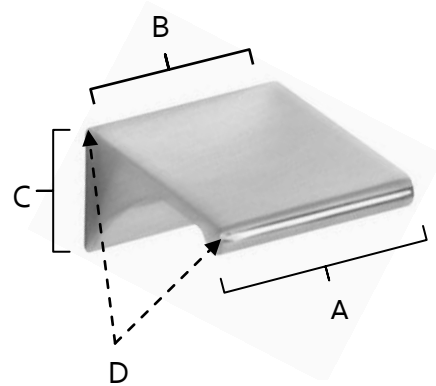

SPECIFICATIONS

TAB PULLS
PULL

FEATURES

- Modern styling
- Multiple finishes
- Concealed installation

WARRANTY

Limited lifetime

FINISHES

- Bronze (BRZ)
- Matte Black (MB)
- Polished Brass (PB)
- Polished Brass/Non-Lacquered (PB/NL)
- Polished Chrome (PC)
- Polished Nickel (PN)
- Satin Brass (SB)
- Satin Nickel (SN)

MATERIAL

Brass

Item#	A	B	C	D
A970	1"	3/4"	5/8"	1"

KEY:

- A - Overall Length
- B - Center to Center
- C - Width
- D - Projection

NOTE: Dimensions and specifications are subject to change without notice.