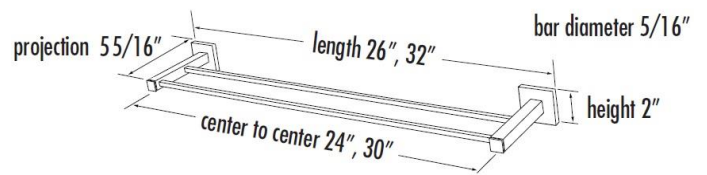

SPECIFICATIONS

**CONTEMPORARY II
DOUBLE TOWEL BAR**

FEATURES

Modern styling
Multiple finishes
Concealed installation

WARRANTY

Limited lifetime

FINISHES

Polished Brass/Non-lacquered (PB/NL)
Polished Chrome (PC)
Bronze (BRZ)
Polished Nickel (PN)
Satin Brass (SB)
Satin Nickel (SN)