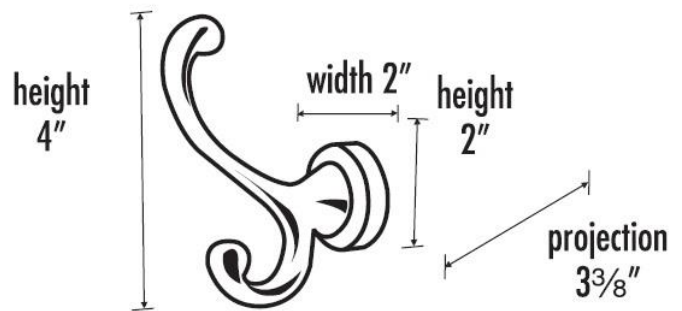

SPECIFICATIONS

CONTEMPORARY I
ROBE HOOK

FEATURES

Modern styling
Multiple finishes
Concealed installation

WARRANTY

Limited lifetime

FINISHES

Polished Brass/Non-lacquered (PB/NL)
Polished Chrome (PC)
Bronze (BRZ)
Polished Nickel (PN)
Satin Brass (SB)
Satin Nickel (SN)