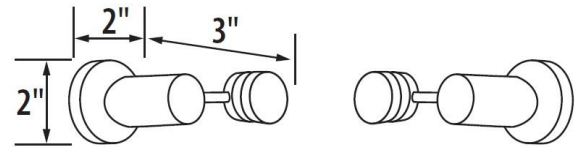

**SPECIFICATIONS**

**ADJUSTABLE MIRROR BRACKETS  
CONTEMPORARY I**

**FEATURES**

Modern styling  
Multiple finishes  
Concealed installation

**WARRANTY**

Limited lifetime

**FINISHES**

Polished Brass/Non-lacquered (PB/NL)  
Polished Chrome (PC)  
Bronze (BRZ)  
Polished Nickel (PN)  
Satin Nickel (SN)

**MATERIAL**

Brass

**Item#**

**A8391**

NOTE: Dimensions and specifications are subject to change without notice.