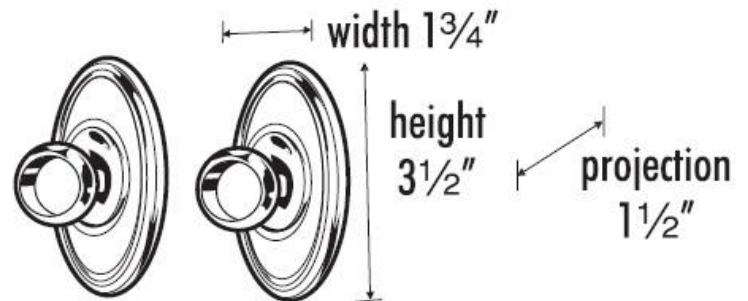

SPECIFICATIONS

**CLASSIC TRADITIONAL
SHOWER ROD BRACKETS**

FEATURES

- Traditional styling
- Multiple finishes
- Concealed installation

WARRANTY

Limited lifetime

FINISHES

- Polished Brass (PB)
- Polished Brass/Non-lacquered (PB/NL)
- Polished Chrome (PC)
- Antique English (AE)
- Antique English Matte (AEM)
- Barcelona (BARC)
- Bronze (BRZ)
- Chocolate Bronze (CHBRZ)
- Polished Antique (PA)
- Polished Nickel (PN)
- Satin Nickel (SN)

MATERIAL

Brass

Item#

A8046

NOTE: Dimensions and specifications are subject to change without notice.