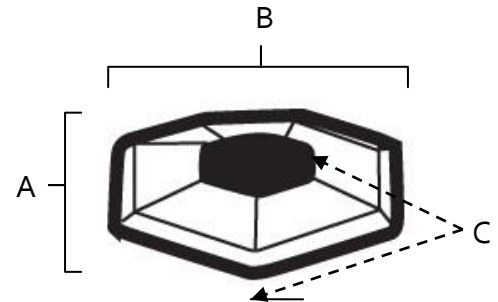

**SPECIFICATIONS**

**NICOLE  
BACKPLATES**

**FEATURES**

- Modern styling
- Multiple finishes
- Concealed installation

**WARRANTY**

Limited lifetime

**FINISHES**

- Polished Brass (PB)
- Polished Chrome (PC)
- Antique English Matte (AEM)
- Barcelona (BARC)
- Bronze (BRZ)
- Chocolate Bronze (CHBRZ)
- Polished Nickel (PN)
- Satin Nickel (SN)

**MATERIAL**

Brass

Item#	A	B	C
<b>A425</b>	1 1/2"	1 3/8"	1/8"
<b>A426</b>	1 13/16"	1 9/16"	1/8"

**KEY:**

- A - Length
- B - Width
- C - Projection

NOTE: Dimensions and specifications are subject to change without notice.