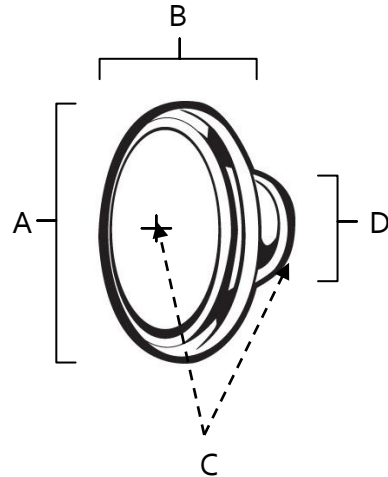

SPECIFICATIONS

**CLASSIC
TRADITIONAL
OVAL KNOB**

FEATURES

- Traditional styling
- Multiple finishes
- Concealed installation

WARRANTY

Limited lifetime

FINISHES

- Polished Brass (PB)
- Polished Chrome (PC)
- Antique English (AE)
- Antique English Matte (AEM)
- Barcelona (BARC)
- Bronze (BRZ)
- Chocolate Bronze (CHBRZ)
- Polished Antique (PA)
- Polished Nickel (PN)
- Satin Nickel (SN)

MATERIAL

Brass

Item#	A	B	C	D
A1560	1 1/2"	1"	1"	1/2"

KEY:

- A - Length
- B - Width
- C - Projection
- D - Mount Length and Width

NOTE: Dimensions and specifications are subject to change without notice.